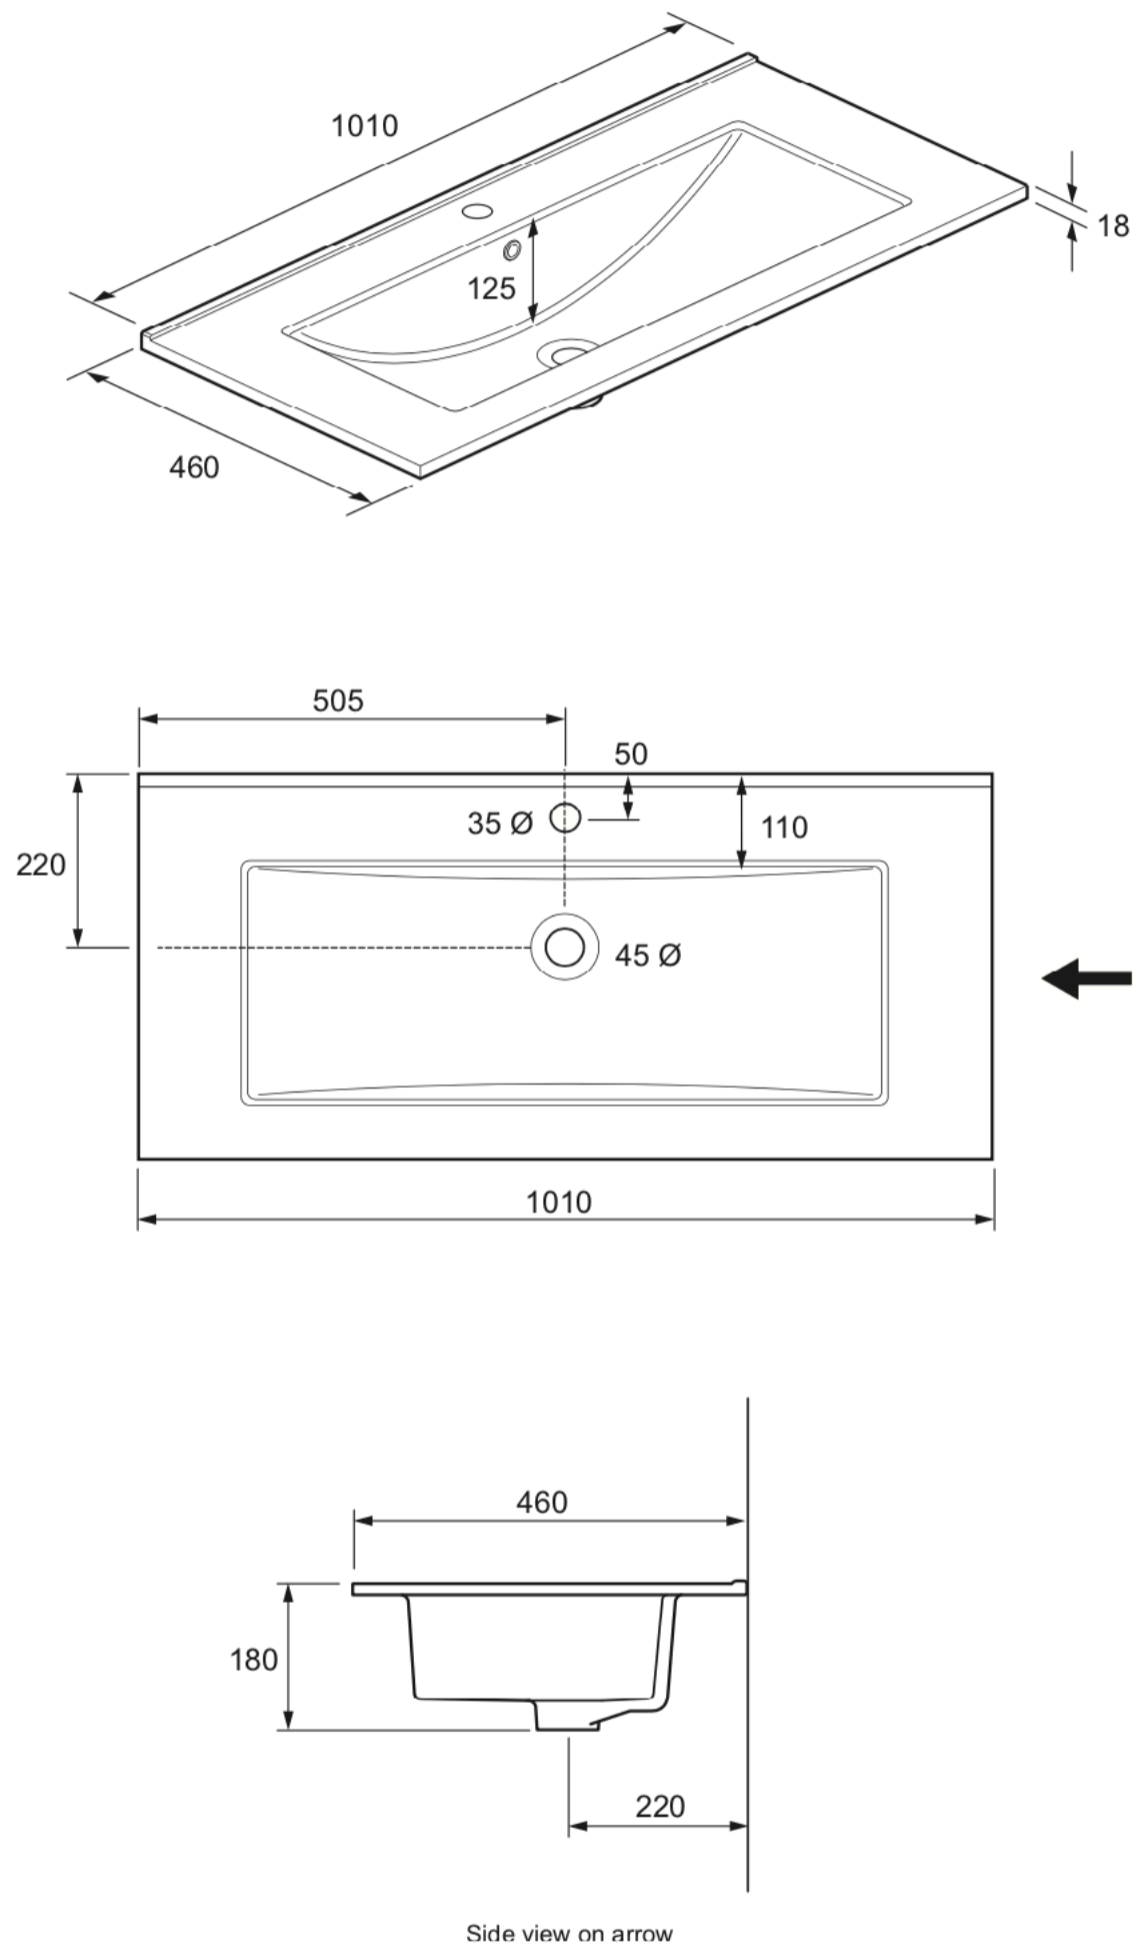

Information updated May 2018
Tel 0345 873 8840

crosswater[®]

Dimensions in Millimeters

GLIDE II 100cm CERAMIC BASIN - DE0004SCW+