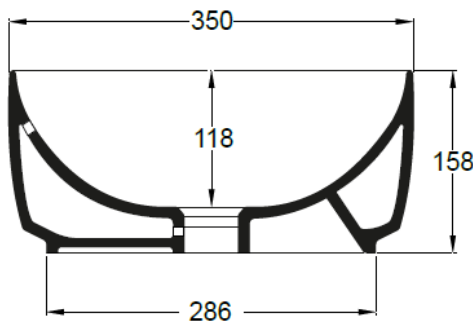

Measurements in millimetres mm

Information updated April 2019

Tel 0345 873 8840

crosswater<sup>™</sup>

## Pearl Counter Basin

TECHNICAL DATA	SPECIFICATION
<b>CODE No</b> CT05823S	Dimensions w 430 x h 148mm
<b>Recommended use</b> Domestic, hotel, residential	Overflow
<b>Material</b> Fine Fire Clay	Special feature: overflow channel glazed
<b>Standards</b> EN 14688 – CL 0 EN31	
<b>Colour</b> See right	CT05823SCP PLATINUM
<b>Specification</b> Counter top, no tap hole Over flow, including chrome overflow cover	CT05823SCSG STORM GREY
<b>Fixing</b> Counter top only	CT05823SCW WHITE
<b>Weight</b> 7kg	CT05823SCWM MATT WHITE
<b>Warranty</b> 15 years	

Sizes detailed could have a variation of about +/-5 % due to the changes to material characteristics during the firing processes. Exact measurements for individual installations can only be taken from the finished ceramic