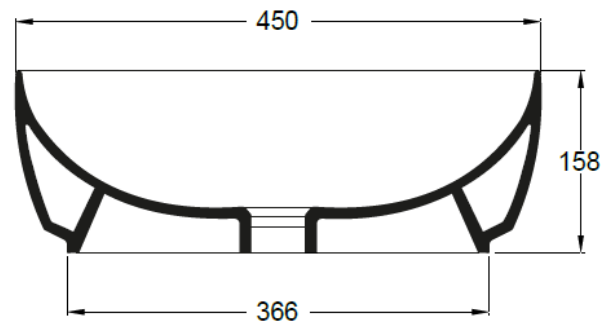

## Pearl Counter Basin

TECHNICAL DATA	SPECIFICATION
<b>CODE No</b> CT05823S	Dimensions w 430 x h 148mm
<b>Recommended use</b> Domestic, hotel, residential	Overflow
<b>Material</b> Fine Fire Clay	Special feature: overflow channel glazed
<b>Standards</b> EN 14688 – CL 0 EN31	
<b>Colour</b> See right	CT05823SCP PLATINUM
<b>Specification</b> Counter top, no tap hole Over flow, including chrome overflow cover	CT05823SCSG STORM GREY
<b>Fixing</b> Counter top only	CT05823SCW WHITE
<b>Weight</b> 7kg	CT05823SCWM MATT WHITE
<b>Warranty</b> 15 years	

Sizes detailed could have a variation of about +/-5 % due to the changes to material characteristics during the firing processes. Exact measurements for individual installations can only be taken from the finished ceramic