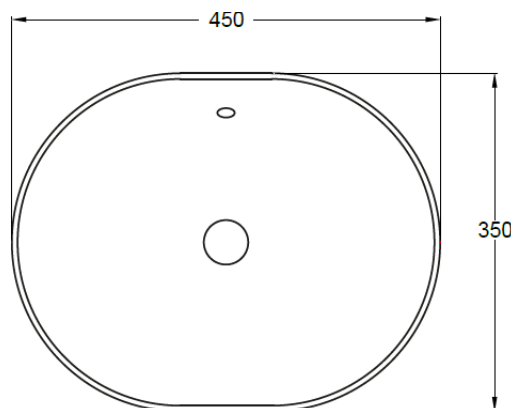

## Pearl Counter Basin

TECHNICAL DATA	SPECIFICATION
<b>CODE No</b> CT05823S	Dimensions w 430 x h 148mm
<b>Recommended use</b> Domestic, hotel, residential	Overflow
<b>Material</b> Fine Fire Clay	Special feature: overflow channel glazed
<b>Standards</b> EN 14688 – CL 0 EN31	
<b>Colour</b> See right	CT05823SCP PLATINUM
<b>Specification</b> Counter top, no tap hole Over flow, including chrome overflow cover	CT05823SCSG STORM GREY
<b>Fixing</b> Counter top only	CT05823SCW WHITE
<b>Weight</b> 7kg	CT05823SCWM MATT WHITE
<b>Warranty</b> 15 years	

Sizes detailed could have a variation of about +/-5 % due to the changes to material characteristics during the firing processes. Exact measurements for individual installations can only be taken from the finished ceramic