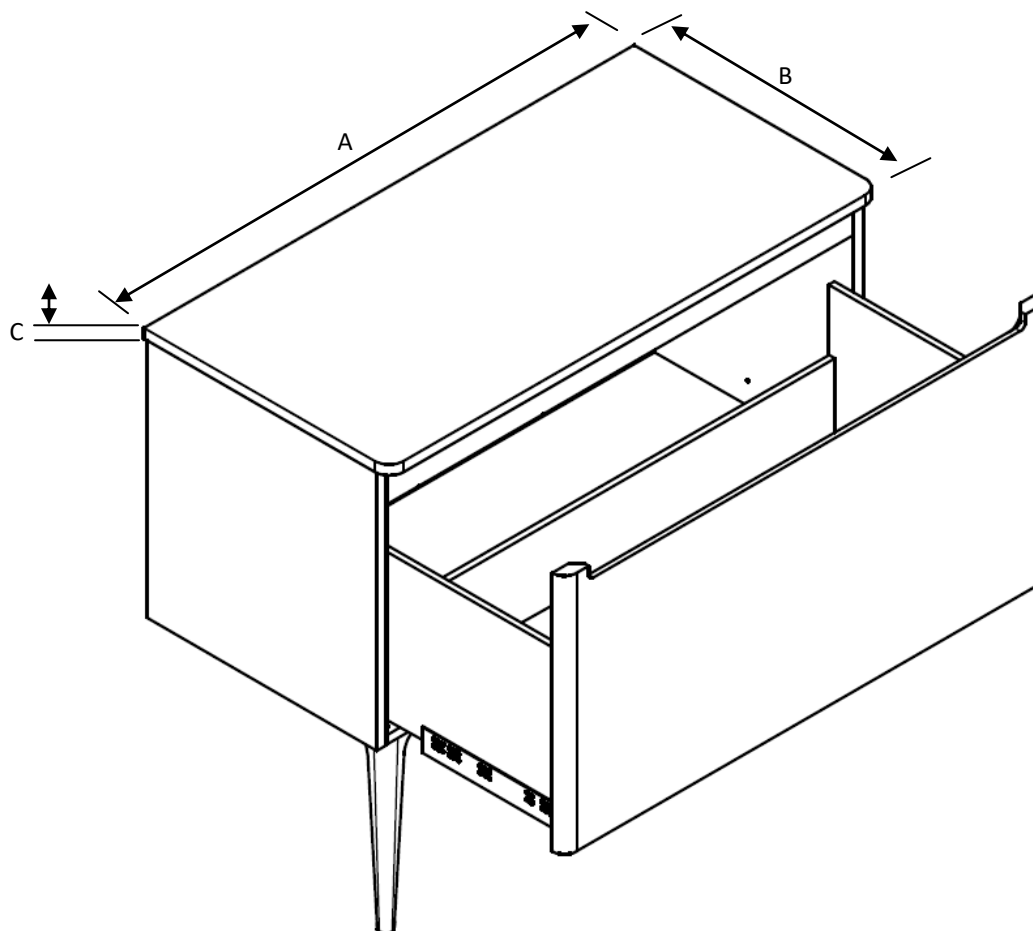

ARTIST WORKTOPS

Code	Description	Finish	A	B	C	Weight
			mm	mm	mm	Kg
ART6100TOAK	Solid Oak Worktop	Oak	610	505	20	10.20
ART8100TOAK	Solid Oak Worktop	Oak	510	505	20	12.30
ART1010TOAK	Solid Oak Worktop	Oak	510	505	20	14.00

Recommended use: Domestic, residential

Material: Matt anti UV varnish

Installation: Mounted on furniture carcass only
Supplied undrilled for waste or tap ware

Artist oak worktops are produced from solid oak. Each piece is individual in terms of tonality, grain, inclusions and knots, this is part of the endearing quality of natural wood.