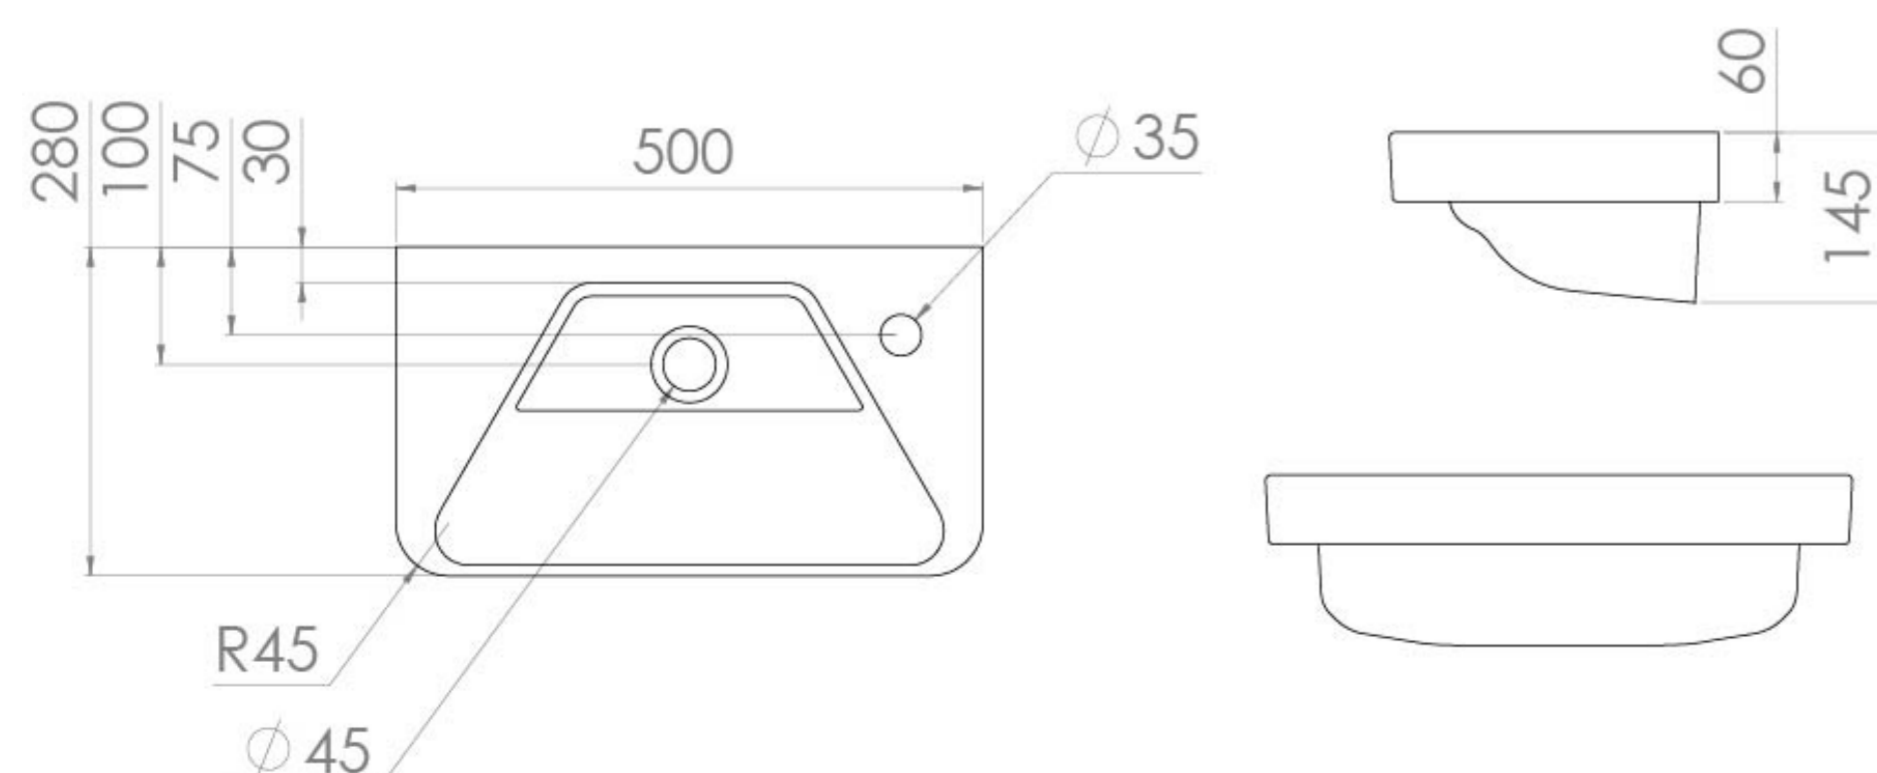

HYDE 50X28CM CLOAKROOM WASHBASIN RIGHT TAP HOLE

Product Code: HY050CB.R

PRODUCT INFORMATION

Finish:	Gloss White
Height:	145mm
Width:	500mm
Depth:	280mm
Material	Ceramic
Weight	7.9kg
Tap Holes	1 Tap Hole
Tap Hole Position	Right Hand
Extra Tap Hole Options	N/A
Recommended Waste Required	Unslotted waste
Furniture Required For Installation?	Yes
Guarantee	Lifetime

DESCRIPTION

As the name suggests, the HYDE collection features short projection basins and vanity units with a contemporary design, perfect for small and compact spaces.

This HYDE 50x28cm cloakroom washbasin with a right hand tap hole has a uniquely shaped bowl and will fit in the most compact of spaces thanks to its short projection of only 28cm.

Pairs with the HYDE 50cm cloakroom 2 door wall mounted and floor standing units.

*No overflow

TECHNICAL DRAWING

Saneux reserves the right to alter the specifications and product range without prior notice. Dimensions are given as a guide only. Dimensions should not be used for surrounding furniture, fixtures and fittings until the product is on site.

<https://saneux.com/products/hyde-50x28cm-cloakroom-washbasin-right-tap-hole>