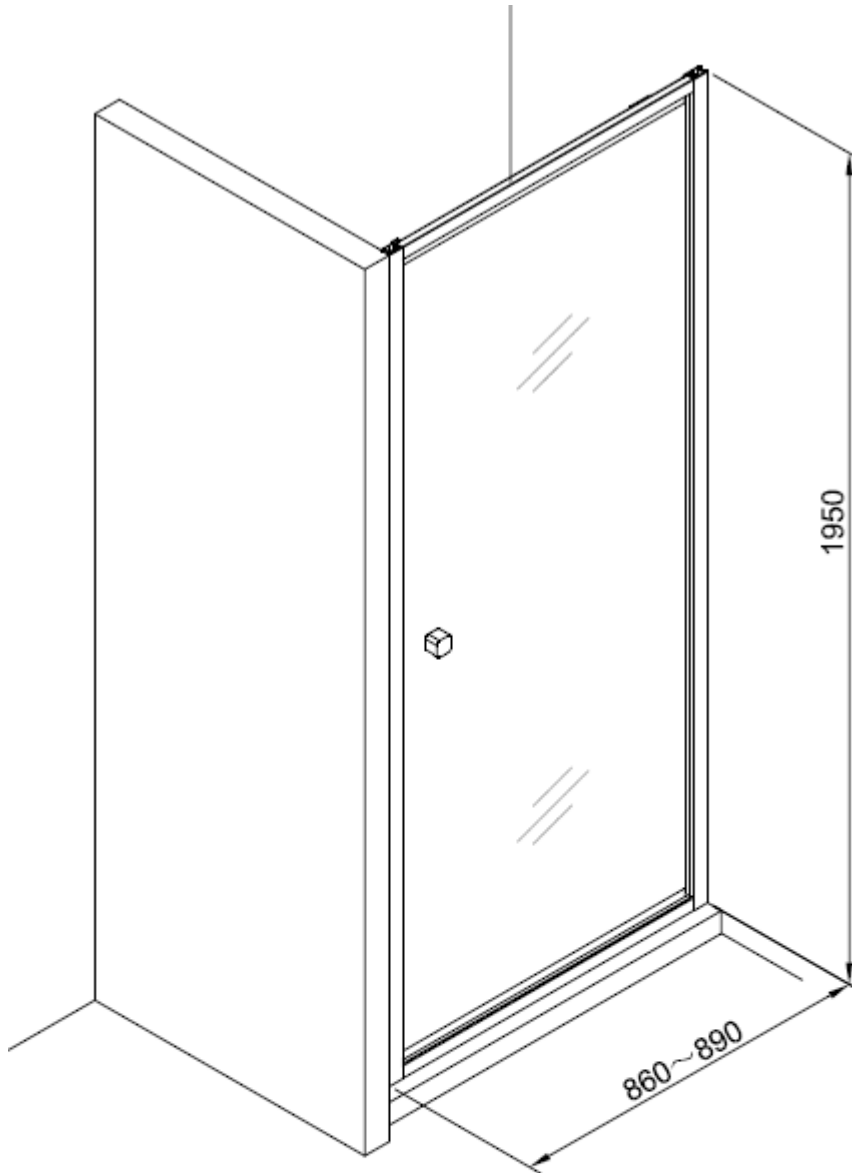

Measurements in millimetres mm
Information updated January 2020
Tel 0345 873 8840

crosswater[™]

CLEAR 6 PIVOT DOOR
CAPDSC0900

A		M4 *40mm Screw x 6
B		Wall Plug x 6
C		Handle x 1
D		Sleeve x 1
E		Cover x 3
F		Filler x 4
G		Cover x 1

H		Cover x 1
I		Cover x 1
J		Cover x 1
K		Top Cap x 2
L		Waterproof strip x 1

AA		M4 *20mm Screw x 1
AB		Adjustment block x 1
AC		Top Cap x 1
AD		Top Cap(LH) x 1
AE		Top Cap(RH) x 1
AF		Filler x 2

Model	x (mm)	y (mm)
CAPDSC0760	720~750	1950
CAPDSC0800	760~790	1950
CAPDSC0900	860~890	1950
CAPDBC0900	860~890	1950
CAPDSC1000	960~990	1950