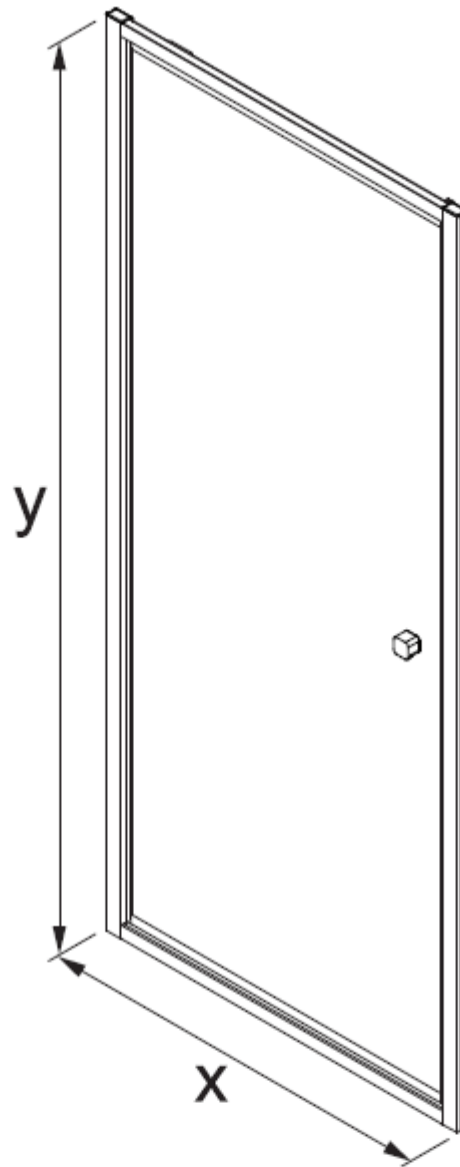

Measurements in millimetres mm
Information updated January 2020
Tel 0345 873 8840

crosswater[™]

CLEAR 6 PIVOT DOOR
CAPDSC0900

A		M4 *40mm Screw x 6
B		Wall Plug x 6
C		Handle x 1
D		Sleeve x 1
E		Cover x 3
F		Filler x 4
G		Cover x 1

H		Cover x 1
I		Cover x 1
J		Cover x 1
K		Top Cap x 2
L		Waterproof strip x 1

AA		M4 *20mm Screw x 1
AB		Adjustment block x 1
AC		Top Cap x 1
AD		Top Cap(LH) x 1
AE		Top Cap(RH) x 1
AF		Filler x 2

Model	x (mm)	y (mm)
CAPDSC0760	720~750	1950
CAPDSC0800	760~790	1950
CAPDSC0900	860~890	1950
CAPDBC0900	860~890	1950
CAPDSC1000	960~990	1950