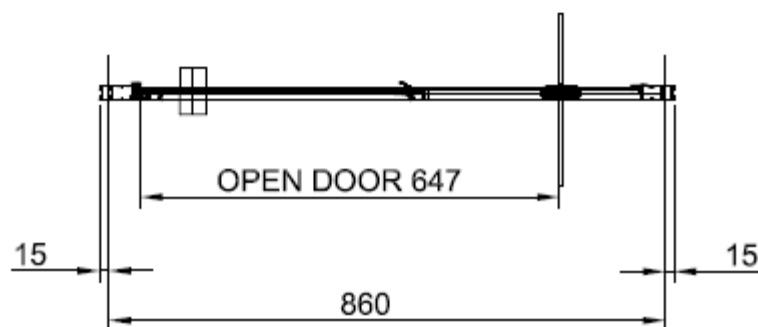

Measurements in millimetres mm
Information updated January 2020
Tel 0345 873 8840

crosswater[™]

CLEAR 6 PIVOT DOOR
CAPDSC0900

A		M4 *40mm Screw x 6
B		Wall Plug x 6
C		Handle x 1
D		Sleeve x 1
E		Cover x 3
F		Filler x 4
G		Cover x 1

H		Cover x 1
I		Cover x 1
J		Cover x 1
K		Top Cap x 2
L		Waterproof strip x 1

AA		M4 *20mm Screw x 1
AB		Adjustment block x 1
AC		Top Cap x 1
AD		Top Cap(LH) x 1
AE		Top Cap(RH) x 1
AF		Filler x 2

Model	x (mm)	y (mm)
CAPDSC0760	720~750	1950
CAPDSC0800	760~790	1950
CAPDSC0900	860~890	1950
CAPDBC0900	860~890	1950
CAPDSC1000	960~990	1950