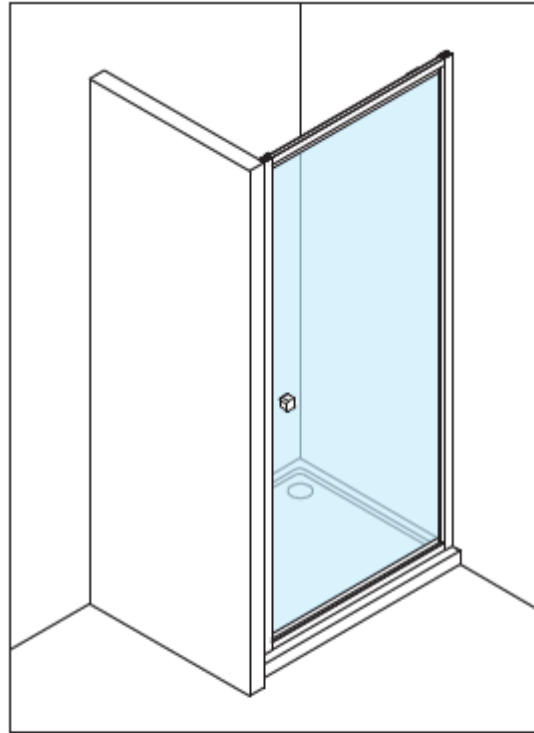

Measurements in millimetres mm
Information updated January 2020
Tel 0345 873 8840

crosswater[™]

CLEAR 6 PIVOT DOOR
CAPDSC0900

A		M4 *40mm Screw x 6
B		Wall Plug x 6
C		Handle x 1
D		Sleeve x 1
E		Cover x 3
F		Filler x 4
G		Cover x 1

H		Cover x 1
I		Cover x 1
J		Cover x 1
K		Top Cap x 2
L		Waterproof strip x 1

AA		M4 *20mm Screw x 1
AB		Adjustment block x 1
AC		Top Cap x 1
AD		Top Cap(LH) x 1
AE		Top Cap(RH) x 1
AF		Filler x 2

Model	x (mm)	y (mm)
CAPDSC0760	720~750	1950
CAPDSC0800	760~790	1950
CAPDSC0900	860~890	1950
CAPDBC0900	860~890	1950
CAPDSC1000	960~990	1950