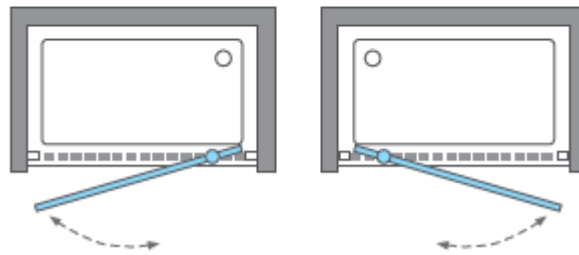

Measurements in millimetres mm
Information updated January 2020
Tel 0345 873 8840

crosswater[™]

CLEAR 6 PIVOT DOOR
CAPDSC0900

A		M4 *40mm Screw x 6
B		Wall Plug x 6
C		Handle x 1
D		Sleeve x 1
E		Cover x 3
F		Filler x 4
G		Cover x 1

H		Cover x 1
I		Cover x 1
J		Cover x 1
K		Top Cap x 2
L		Waterproof strip x 1

AA		M4 *20mm Screw x 1
AB		Adjustment block x 1
AC		Top Cap x 1
AD		Top Cap(LH) x 1
AE		Top Cap(RH) x 1
AF		Filler x 2

Model	x (mm)	y (mm)
CAPDSC0760	720~750	1950
CAPDSC0800	760~790	1950
CAPDSC0900	860~890	1950
CAPDBC0900	860~890	1950
CAPDSC1000	960~990	1950