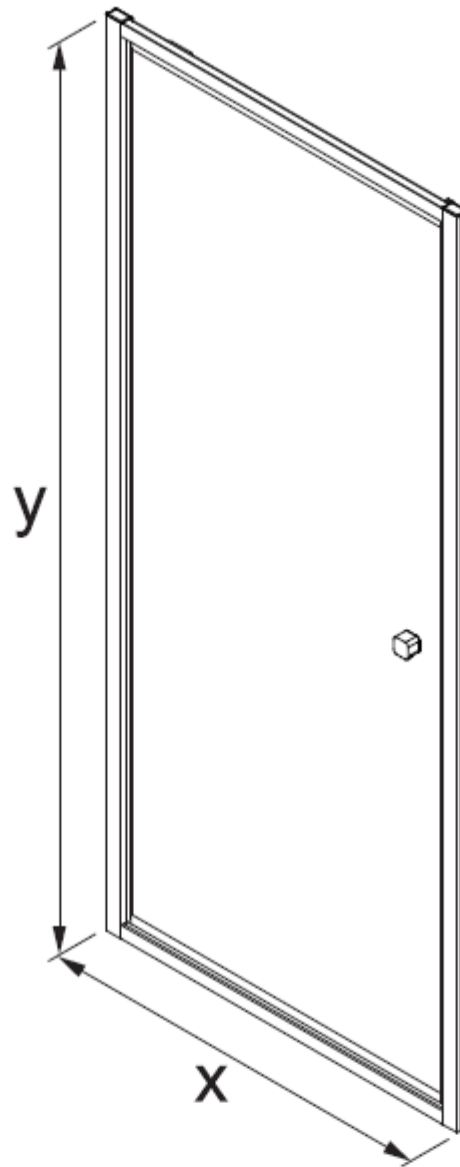

Measurements in millimetres mm  
Information updated January 2020  
Tel 0345 873 8840

CLEAR 6 PIVOT DOOR  
CAPDSC0900

A		M4 *40mm Screw x 6
B		Wall Plug x 6
C		Handle x 1
D		Sleeve x 1
E		Cover x 3
F		Filler x 4
G		Cover x 1

H		Cover x 1
I		Cover x 1
J		Cover x 1
K		Top Cap x 2
L		Waterproof strip x 1

AA		M4 *20mm Screw x 1
AB		Adjustment block x 1
AC		Top Cap x 1
AD		Top Cap(LH) x 1
AE		Top Cap(RH) x 1
AF		Filler x 2

Model	x (mm)	y (mm)
CAPDSC0760	720~750	1950
CAPDSC0800	760~790	1950
CAPDSC0900	860~890	1950
CAPDBC0900	860~890	1950
CAPDSC1000	960~990	1950