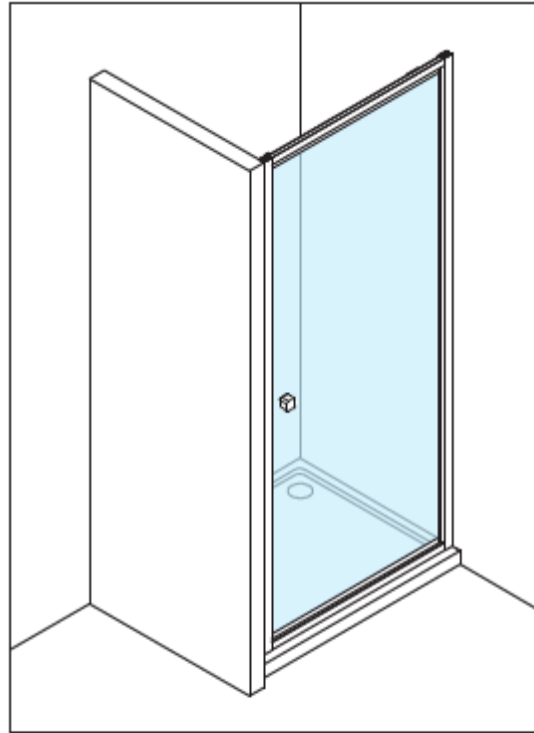

Measurements in millimetres mm  
Information updated January 2020  
Tel 0345 873 8840

CLEAR 6 PIVOT DOOR  
CAPDSC0900

A		M4 *40mm Screw x 6
B		Wall Plug x 6
C		Handle x 1
D		Sleeve x 1
E		Cover x 3
F		Filler x 4
G		Cover x 1

H		Cover x 1
I		Cover x 1
J		Cover x 1
K		Top Cap x 2
L		Waterproof strip x 1

AA		M4 *20mm Screw x 1
AB		Adjustment block x 1
AC		Top Cap x 1
AD		Top Cap(LH) x 1
AE		Top Cap(RH) x 1
AF		Filler x 2

Model	x (mm)	y (mm)
CAPDSC0760	720~750	1950
CAPDSC0800	760~790	1950
CAPDSC0900	860~890	1950
CAPDBC0900	860~890	1950
CAPDSC1000	960~990	1950