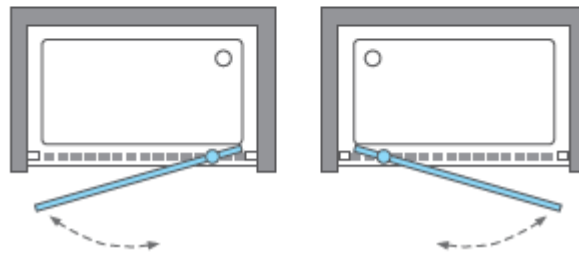

Measurements in millimetres mm  
Information updated January 2020  
Tel 0345 873 8840

CLEAR 6 PIVOT DOOR  
CAPDSC0900

A		M4 *40mm Screw x 6
B		Wall Plug x 6
C		Handle x 1
D		Sleeve x 1
E		Cover x 3
F		Filler x 4
G		Cover x 1

H		Cover x 1
I		Cover x 1
J		Cover x 1
K		Top Cap x 2
L		Waterproof strip x 1

AA		M4 *20mm Screw x 1
AB		Adjustment block x 1
AC		Top Cap x 1
AD		Top Cap(LH) x 1
AE		Top Cap(RH) x 1
AF		Filler x 2

Model	x (mm)	y (mm)
CAPDSC0760	720~750	1950
CAPDSC0800	760~790	1950
CAPDSC0900	860~890	1950
CAPDBC0900	860~890	1950
CAPDSC1000	960~990	1950