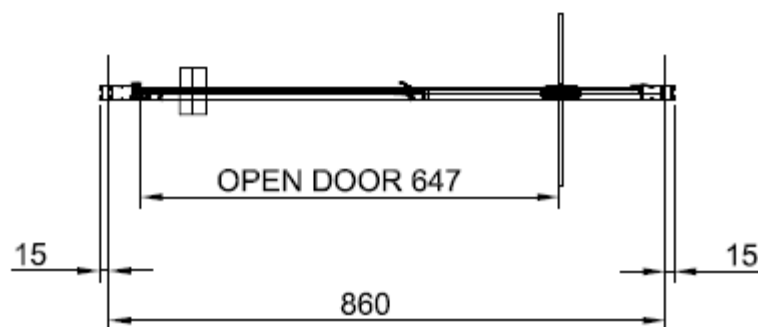

Measurements in millimetres mm  
Information updated January 2020  
Tel 0345 873 8840

CLEAR 6 PIVOT DOOR  
CAPDSC0900

A		M4 *40mm Screw x 6
B		Wall Plug x 6
C		Handle x 1
D		Sleeve x 1
E		Cover x 3
F		Filler x 4
G		Cover x 1

H		Cover x 1
I		Cover x 1
J		Cover x 1
K		Top Cap x 2
L		Waterproof strip x 1

AA		M4 *20mm Screw x 1
AB		Adjustment block x 1
AC		Top Cap x 1
AD		Top Cap(LH) x 1
AE		Top Cap(RH) x 1
AF		Filler x 2

Model	x (mm)	y (mm)
CAPDSC0760	720~750	1950
CAPDSC0800	760~790	1950
CAPDSC0900	860~890	1950
CAPDBC0900	860~890	1950
CAPDSC1000	960~990	1950