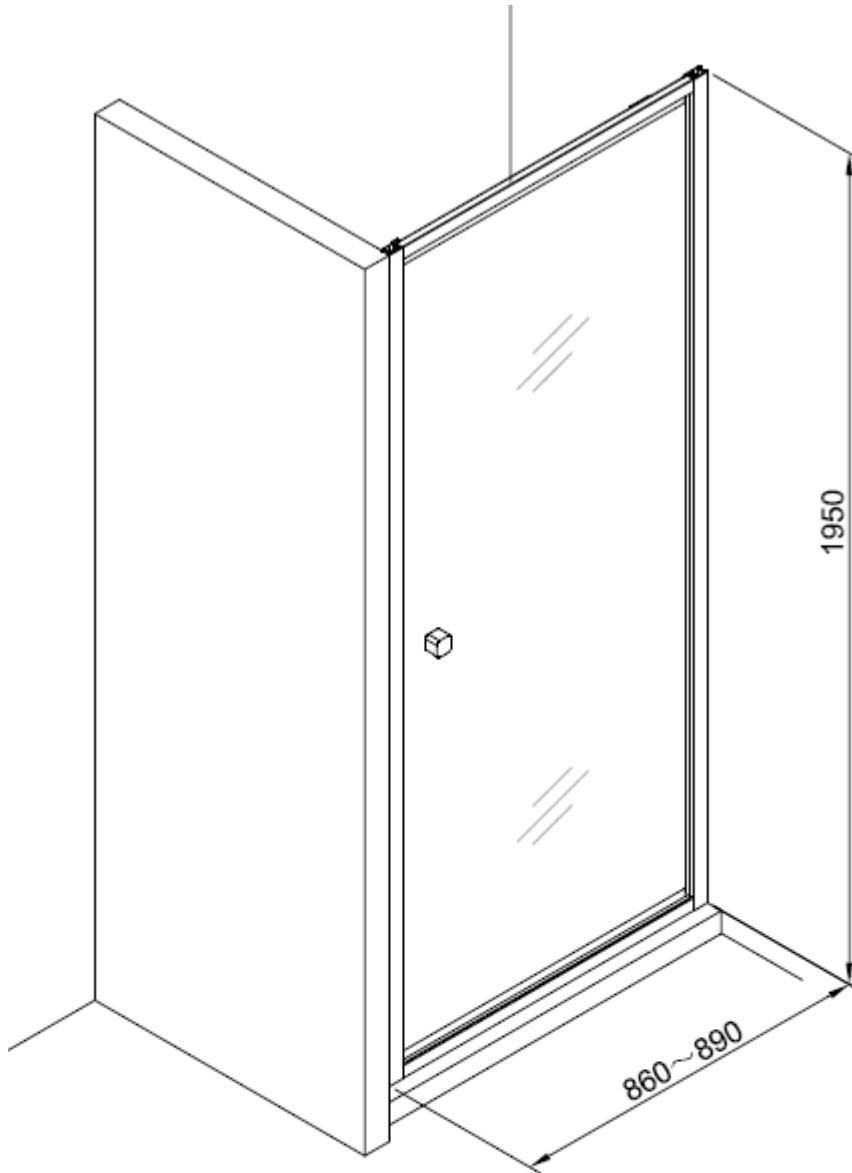

Measurements in millimetres mm  
Information updated January 2020  
Tel 0345 873 8840

CLEAR 6 PIVOT DOOR  
CAPDSC0900

A		M4 *40mm Screw x 6
B		Wall Plug x 6
C		Handle x 1
D		Sleeve x 1
E		Cover x 3
F		Filler x 4
G		Cover x 1

H		Cover x 1
I		Cover x 1
J		Cover x 1
K		Top Cap x 2
L		Waterproof strip x 1

AA		M4 *20mm Screw x 1
AB		Adjustment block x 1
AC		Top Cap x 1
AD		Top Cap(LH) x 1
AE		Top Cap(RH) x 1
AF		Filler x 2

Model	x (mm)	y (mm)
CAPDSC0760	720~750	1950
CAPDSC0800	760~790	1950
CAPDSC0900	860~890	1950
CAPDBC0900	860~890	1950
CAPDSC1000	960~990	1950