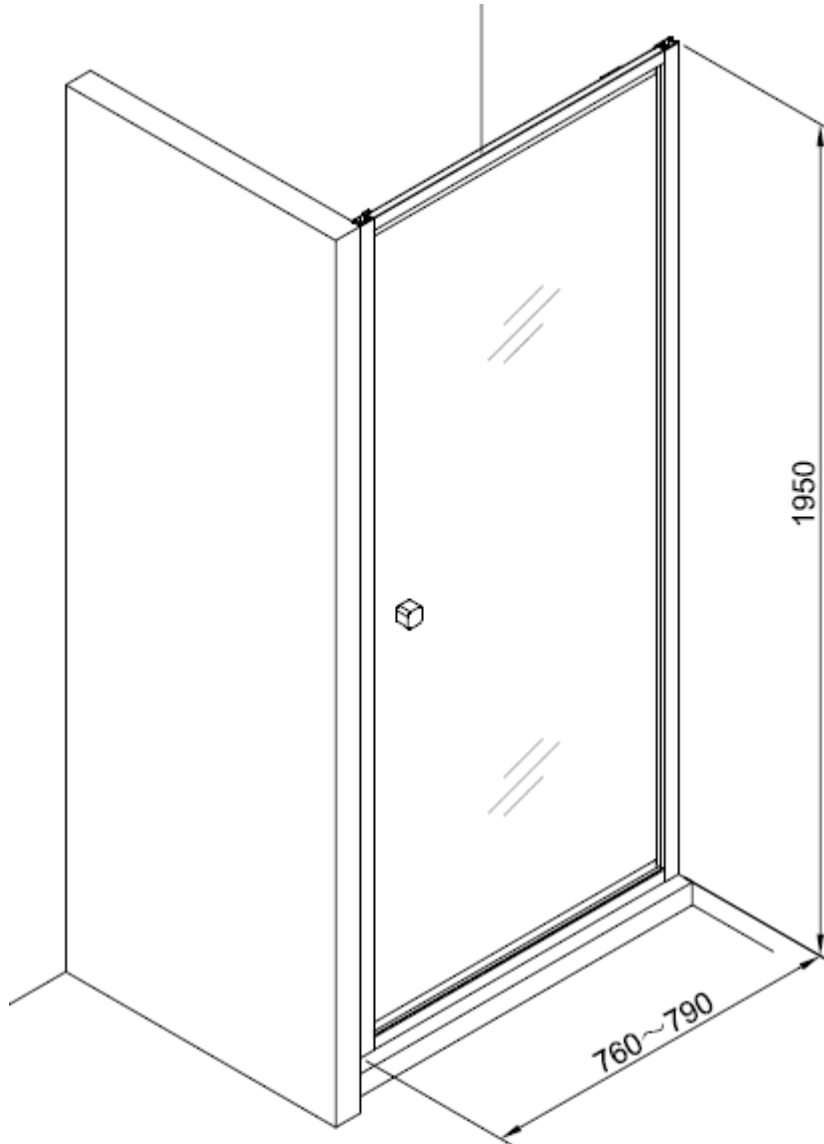

CLEAR 6 PIVOT DOOR
CAPDSC0800

A		M4 *40mm Screw x 6
B		Wall Plug x 6
C		Handle x 1
D		Sleeve x 1
E		Cover x 3
F		Filler x 4
G		Cover x 1

H		Cover x 1
I		Cover x 1
J		Cover x 1
K		Top Cap x 2
L		Waterproof strip x 1

AA		M4 *20mm Screw x 1
AB		Adjustment block x 1
AC		Top Cap x 1
AD		Top Cap(LH) x 1
AE		Top Cap(RH) x 1
AF		Filler x 2

Model	x (mm)	y (mm)
CAPDSC0760	720~750	1950
CAPDSC0800	760~790	1950
CAPDSC0900	860~890	1950
CAPDBC0900	860~890	1950
CAPDSC1000	960~990	1950