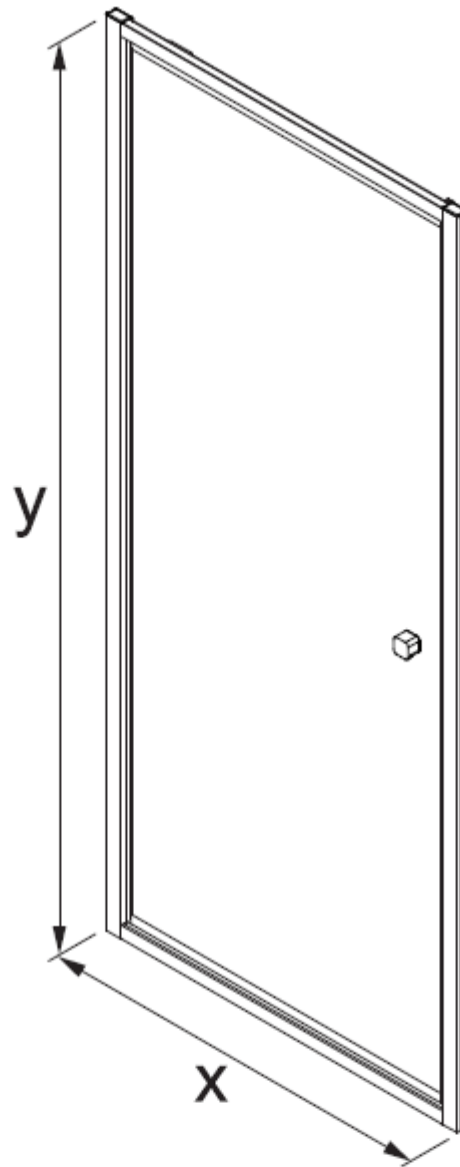

CLEAR 6 PIVOT DOOR
CAPDSC0800

A		M4 *40mm Screw x 6
B		Wall Plug x 6
C		Handle x 1
D		Sleeve x 1
E		Cover x 3
F		Filler x 4
G		Cover x 1

H		Cover x 1
I		Cover x 1
J		Cover x 1
K		Top Cap x 2
L		Waterproof strip x 1

AA		M4 *20mm Screw x 1
AB		Adjustment block x 1
AC		Top Cap x 1
AD		Top Cap(LH) x 1
AE		Top Cap(RH) x 1
AF		Filler x 2

Model	x (mm)	y (mm)
CAPDSC0760	720~750	1950
CAPDSC0800	760~790	1950
CAPDSC0900	860~890	1950
CAPDBC0900	860~890	1950
CAPDSC1000	960~990	1950