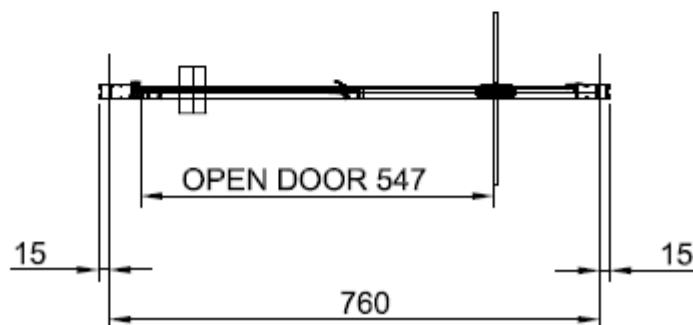

CLEAR 6 PIVOT DOOR
CAPDSC0800

A		M4 *40mm Screw x 6
B		Wall Plug x 6
C		Handle x 1
D		Sleeve x 1
E		Cover x 3
F		Filler x 4
G		Cover x 1

H		Cover x 1
I		Cover x 1
J		Cover x 1
K		Top Cap x 2
L		Waterproof strip x 1

AA		M4 *20mm Screw x 1
AB		Adjustment block x 1
AC		Top Cap x 1
AD		Top Cap(LH) x 1
AE		Top Cap(RH) x 1
AF		Filler x 2

Model	x (mm)	y (mm)
CAPDSC0760	720~750	1950
CAPDSC0800	760~790	1950
CAPDSC0900	860~890	1950
CAPDBC0900	860~890	1950
CAPDSC1000	960~990	1950