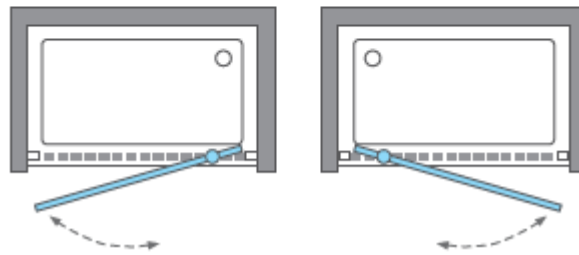

CLEAR 6 PIVOT DOOR
CAPDSC0800

A		M4 *40mm Screw x 6
B		Wall Plug x 6
C		Handle x 1
D		Sleeve x 1
E		Cover x 3
F		Filler x 4
G		Cover x 1

H		Cover x 1
I		Cover x 1
J		Cover x 1
K		Top Cap x 2
L		Waterproof strip x 1

AA		M4 *20mm Screw x 1
AB		Adjustment block x 1
AC		Top Cap x 1
AD		Top Cap(LH) x 1
AE		Top Cap(RH) x 1
AF		Filler x 2

Model	x (mm)	y (mm)
CAPDSC0760	720~750	1950
CAPDSC0800	760~790	1950
CAPDSC0900	860~890	1950
CAPDBC0900	860~890	1950
CAPDSC1000	960~990	1950