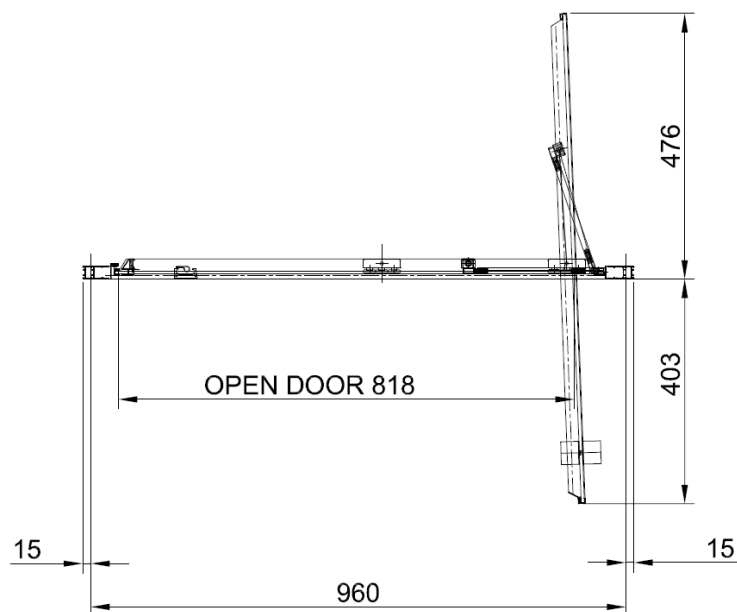

Measurements in millimetres mm

Information updated January 2020

Tel 0345 873 8840

crosswater<sup>™</sup>

CLEAR 6 INFOLD DOOR

CAIDSC1000

A		M4 *40mm Screw x 6
B		Wall Plug x 6
C		Handle x 1
D		Sleeve x 1
E		Cover x 3
F		Filler x 4
G		Cover x 1

H		Cover x 1
I		Cover x 2
J		Top Cap x 2
K		Waterproof strip x 1

AA		M4 *20mm Screw x 1
AB		Adjustment block x 1
AC		Top Cap x 1
AD		Top Cap(LH) x 1
AE		Top Cap(RH) x 1
AF		Filler x 2

Model	x (mm)	y (mm)
CAIDSC0700	660~690	1950
CAIDSC0760	720~750	1950
CAIDSC0800	760~790	1950
CAIDBC0800	760~790	1950
CAIDSC0900	860~890	1950
CAIDBC0900	860~890	1950
CAIDSC1000	960~990	1950
CAIDBC1000	960~990	1950