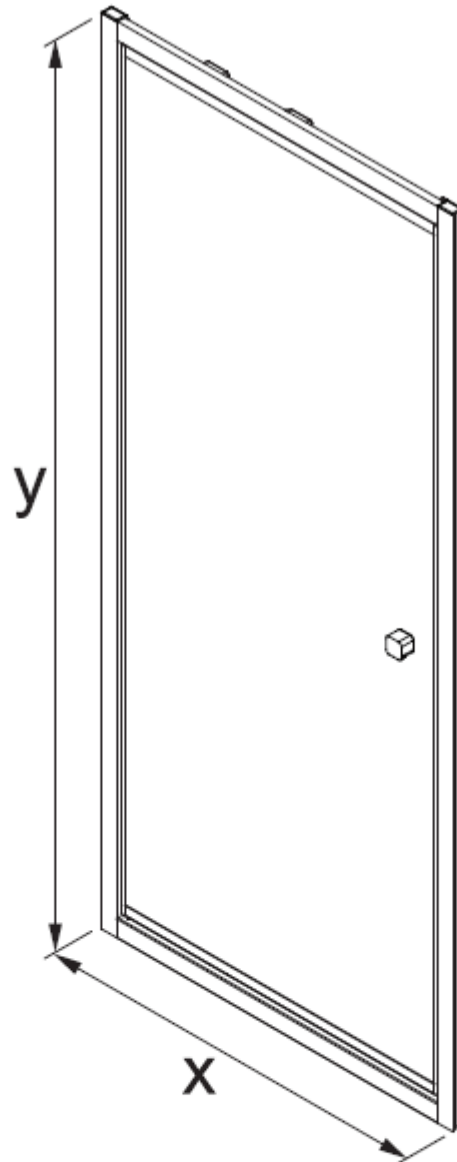

Measurements in millimetres mm

Information updated January 2020

Tel 0345 873 8840

crosswater<sup>™</sup>

CLEAR 6 INFOLD DOOR

CAIDSC1000

A		M4 *40mm Screw x 6
B		Wall Plug x 6
C		Handle x 1
D		Sleeve x 1
E		Cover x 3
F		Filler x 4
G		Cover x 1

H		Cover x 1
I		Cover x 2
J		Top Cap x 2
K		Waterproof strip x 1

AA		M4 *20mm Screw x 1
AB		Adjustment block x 1
AC		Top Cap x 1
AD		Top Cap(LH) x 1
AE		Top Cap(RH) x 1
AF		Filler x 2

Model	x (mm)	y (mm)
CAIDSC0700	660~690	1950
CAIDSC0760	720~750	1950
CAIDSC0800	760~790	1950
CAIDBC0800	760~790	1950
CAIDSC0900	860~890	1950
CAIDBC0900	860~890	1950
CAIDSC1000	960~990	1950
CAIDBC1000	960~990	1950