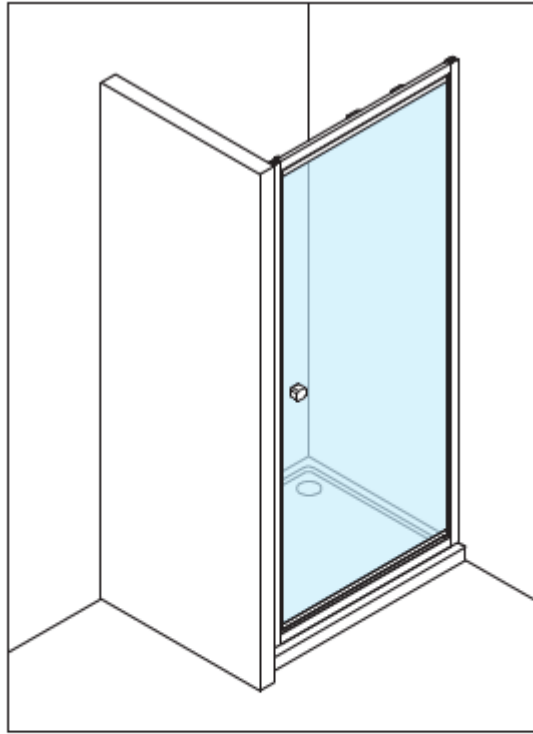

Measurements in millimetres mm

Information updated January 2020

Tel 0345 873 8840

crosswater<sup>™</sup>

CLEAR 6 INFOLD DOOR

CAIDSC1000

A		M4 *40mm Screw x 6
B		Wall Plug x 6
C		Handle x 1
D		Sleeve x 1
E		Cover x 3
F		Filler x 4
G		Cover x 1

H		Cover x 1
I		Cover x 2
J		Top Cap x 2
K		Waterproof strip x 1

AA		M4 *20mm Screw x 1
AB		Adjustment block x 1
AC		Top Cap x 1
AD		Top Cap(LH) x 1
AE		Top Cap(RH) x 1
AF		Filler x 2

Model	x (mm)	y (mm)
CAIDSC0700	660~690	1950
CAIDSC0760	720~750	1950
CAIDSC0800	760~790	1950
CAIDBC0800	760~790	1950
CAIDSC0900	860~890	1950
CAIDBC0900	860~890	1950
CAIDSC1000	960~990	1950
CAIDBC1000	960~990	1950