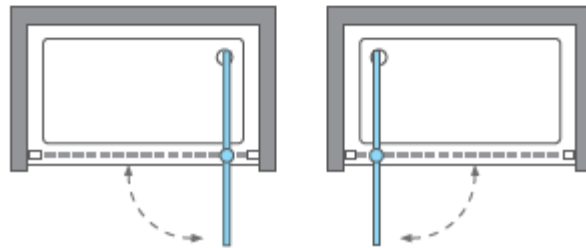

Measurements in millimetres mm

Information updated January 2020

Tel 0345 873 8840

crosswater<sup>™</sup>

CLEAR 6 INFOLD DOOR

CAIDSC1000

A		M4 *40mm Screw x 6
B		Wall Plug x 6
C		Handle x 1
D		Sleeve x 1
E		Cover x 3
F		Filler x 4
G		Cover x 1

H		Cover x 1
I		Cover x 2
J		Top Cap x 2
K		Waterproof strip x 1

AA		M4 *20mm Screw x 1
AB		Adjustment block x 1
AC		Top Cap x 1
AD		Top Cap(LH) x 1
AE		Top Cap(RH) x 1
AF		Filler x 2

Model	x (mm)	y (mm)
CAIDSC0700	660~690	1950
CAIDSC0760	720~750	1950
CAIDSC0800	760~790	1950
CAIDBC0800	760~790	1950
CAIDSC0900	860~890	1950
CAIDBC0900	860~890	1950
CAIDSC1000	960~990	1950
CAIDBC1000	960~990	1950