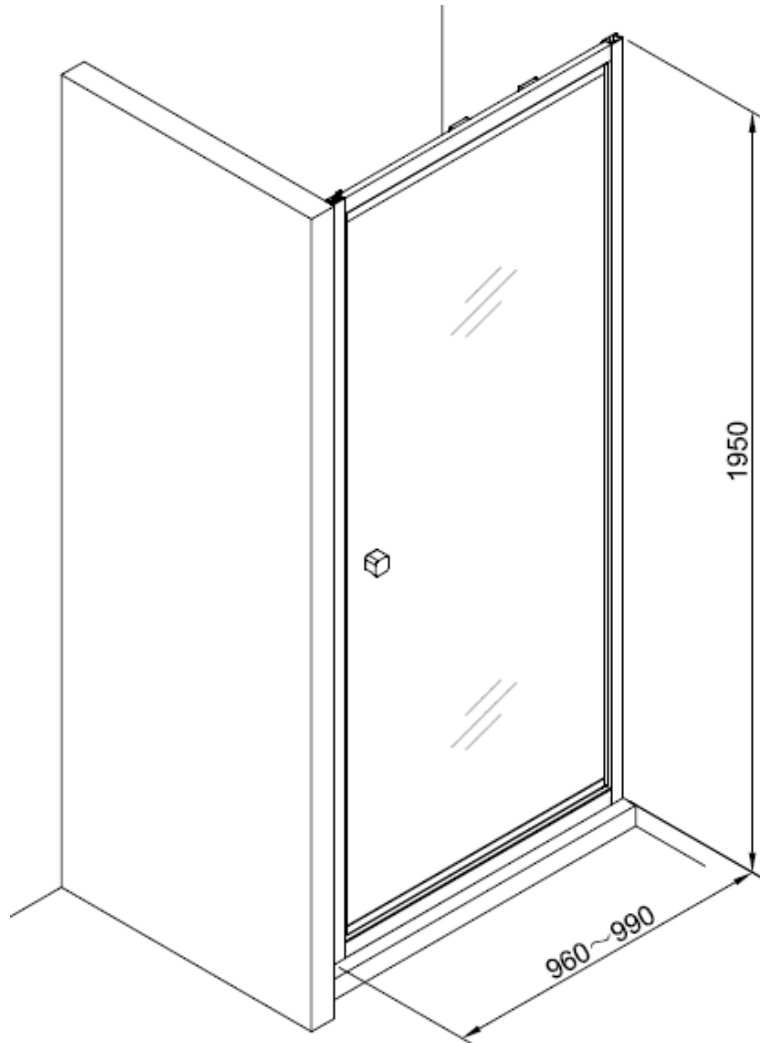

Measurements in millimetres mm

Information updated January 2020

Tel 0345 873 8840

crosswater<sup>™</sup>

CLEAR 6 INFOLD DOOR

CAIDSC1000

A		M4 *40mm Screw x 6
B		Wall Plug x 6
C		Handle x 1
D		Sleeve x 1
E		Cover x 3
F		Filler x 4
G		Cover x 1

H		Cover x 1
I		Cover x 2
J		Top Cap x 2
K		Waterproof strip x 1

AA		M4 *20mm Screw x 1
AB		Adjustment block x 1
AC		Top Cap x 1
AD		Top Cap(LH) x 1
AE		Top Cap(RH) x 1
AF		Filler x 2

Model	x (mm)	y (mm)
CAIDSC0700	660~690	1950
CAIDSC0760	720~750	1950
CAIDSC0800	760~790	1950
CAIDBC0800	760~790	1950
CAIDSC0900	860~890	1950
CAIDBC0900	860~890	1950
CAIDSC1000	960~990	1950
CAIDBC1000	960~990	1950