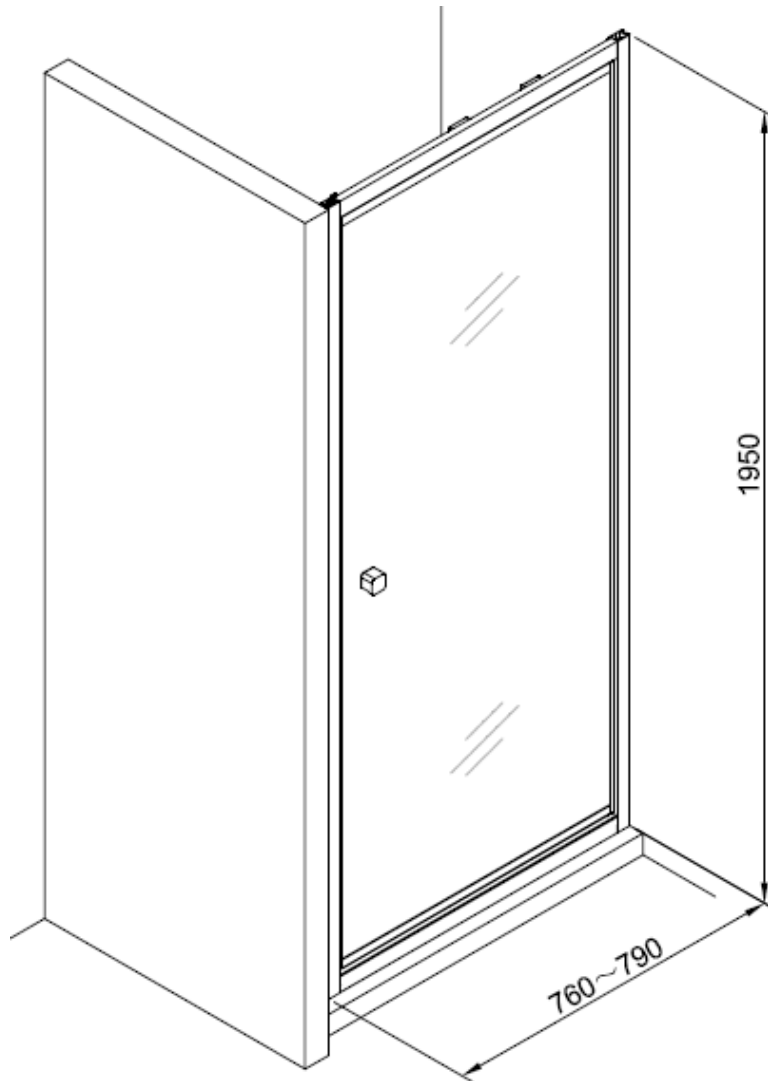

Measurements in millimetres mm

Information updated January 2020

Tel 0345 873 8840

crosswater[™]

CLEAR 6 INFOLD DOOR

CAIDSC0800

A		M4 *40mm Screw x 6
B		Wall Plug x 6
C		Handle x 1
D		Sleeve x 1
E		Cover x 3
F		Filler x 4
G		Cover x 1

H		Cover x 1
I		Cover x 2
J		Top Cap x 2
K		Waterproof strip x 1

AA		M4 *20mm Screw x 1
AB		Adjustment block x 1
AC		Top Cap x 1
AD		Top Cap(LH) x 1
AE		Top Cap(RH) x 1
AF		Filler x 2

Model	x (mm)	y (mm)
CAIDSC0700	660~690	1950
CAIDSC0760	720~750	1950
CAIDSC0800	760~790	1950
CAIDBC0800	760~790	1950
CAIDSC0900	860~890	1950
CAIDBC0900	860~890	1950
CAIDSC1000	960~990	1950
CAIDBC1000	960~990	1950