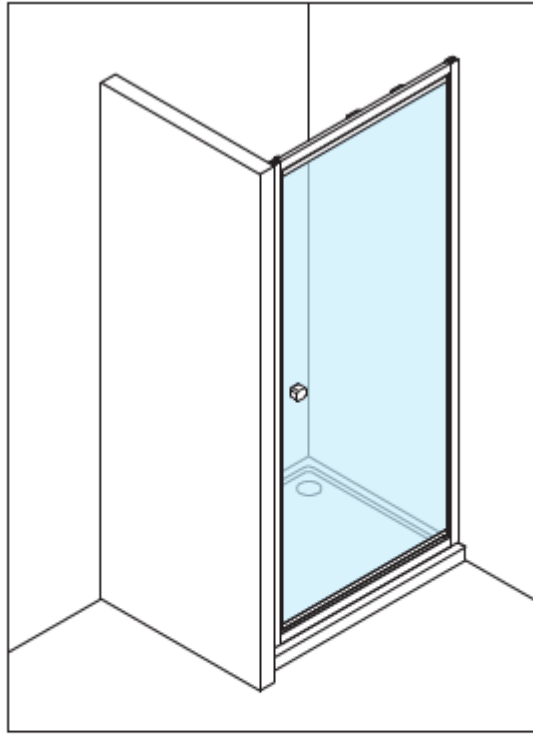

Measurements in millimetres mm

Information updated January 2020

Tel 0345 873 8840

crosswater[™]

CLEAR 6 INFOLD DOOR

CAIDSC0800

A		M4 *40mm Screw x 6
B		Wall Plug x 6
C		Handle x 1
D		Sleeve x 1
E		Cover x 3
F		Filler x 4
G		Cover x 1

H		Cover x 1
I		Cover x 2
J		Top Cap x 2
K		Waterproof strip x 1

AA		M4 *20mm Screw x 1
AB		Adjustment block x 1
AC		Top Cap x 1
AD		Top Cap(LH) x 1
AE		Top Cap(RH) x 1
AF		Filler x 2

Model	x (mm)	y (mm)
CAIDSC0700	660~690	1950
CAIDSC0760	720~750	1950
CAIDSC0800	760~790	1950
CAIDBC0800	760~790	1950
CAIDSC0900	860~890	1950
CAIDBC0900	860~890	1950
CAIDSC1000	960~990	1950
CAIDBC1000	960~990	1950