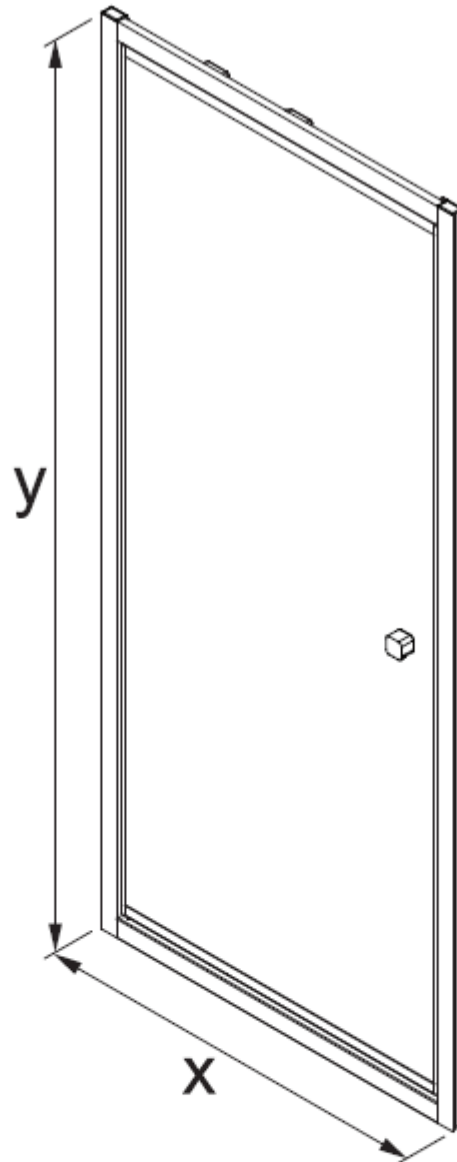

Measurements in millimetres mm

Information updated January 2020

Tel 0345 873 8840

crosswater[™]

CLEAR 6 INFOLD DOOR

CAIDSC0800

A		M4 *40mm Screw x 6
B		Wall Plug x 6
C		Handle x 1
D		Sleeve x 1
E		Cover x 3
F		Filler x 4
G		Cover x 1

H		Cover x 1
I		Cover x 2
J		Top Cap x 2
K		Waterproof strip x 1

AA		M4 *20mm Screw x 1
AB		Adjustment block x 1
AC		Top Cap x 1
AD		Top Cap(LH) x 1
AE		Top Cap(RH) x 1
AF		Filler x 2

Model	x (mm)	y (mm)
CAIDSC0700	660~690	1950
CAIDSC0760	720~750	1950
CAIDSC0800	760~790	1950
CAIDBC0800	760~790	1950
CAIDSC0900	860~890	1950
CAIDBC0900	860~890	1950
CAIDSC1000	960~990	1950
CAIDBC1000	960~990	1950