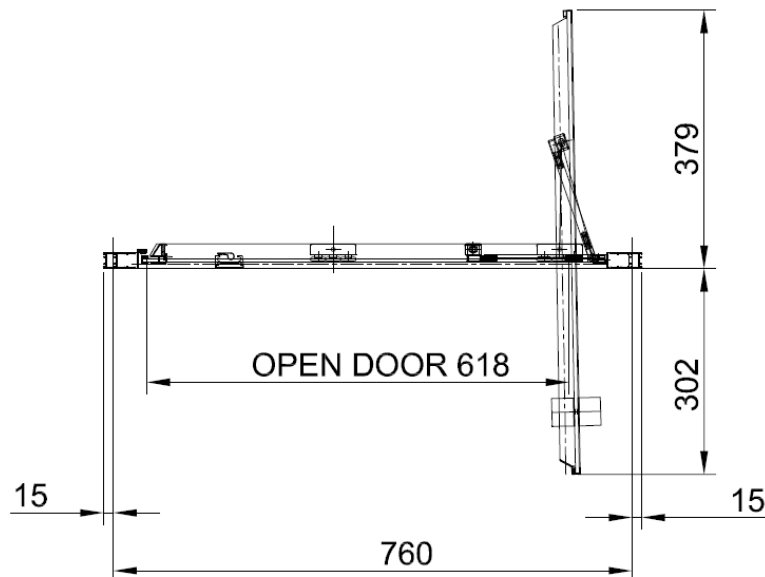

Measurements in millimetres mm

Information updated January 2020

Tel 0345 873 8840

crosswater[™]

CLEAR 6 INFOLD DOOR

CAIDSC0800

A		M4 *40mm Screw x 6
B		Wall Plug x 6
C		Handle x 1
D		Sleeve x 1
E		Cover x 3
F		Filler x 4
G		Cover x 1

H		Cover x 1
I		Cover x 2
J		Top Cap x 2
K		Waterproof strip x 1

AA		M4 *20mm Screw x 1
AB		Adjustment block x 1
AC		Top Cap x 1
AD		Top Cap(LH) x 1
AE		Top Cap(RH) x 1
AF		Filler x 2

Model	x (mm)	y (mm)
CAIDSC0700	660~690	1950
CAIDSC0760	720~750	1950
CAIDSC0800	760~790	1950
CAIDBC0800	760~790	1950
CAIDSC0900	860~890	1950
CAIDBC0900	860~890	1950
CAIDSC1000	960~990	1950
CAIDBC1000	960~990	1950