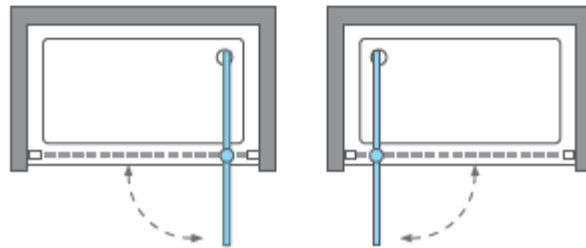

Measurements in millimetres mm

Information updated January 2020

Tel 0345 873 8840

crosswater[™]

CLEAR 6 INFOLD DOOR

CAIDSC0800

A		M4 *40mm Screw x 6
B		Wall Plug x 6
C		Handle x 1
D		Sleeve x 1
E		Cover x 3
F		Filler x 4
G		Cover x 1

H		Cover x 1
I		Cover x 2
J		Top Cap x 2
K		Waterproof strip x 1

AA		M4 *20mm Screw x 1
AB		Adjustment block x 1
AC		Top Cap x 1
AD		Top Cap(LH) x 1
AE		Top Cap(RH) x 1
AF		Filler x 2

Model	x (mm)	y (mm)
CAIDSC0700	660~690	1950
CAIDSC0760	720~750	1950
CAIDSC0800	760~790	1950
CAIDBC0800	760~790	1950
CAIDSC0900	860~890	1950
CAIDBC0900	860~890	1950
CAIDSC1000	960~990	1950
CAIDBC1000	960~990	1950