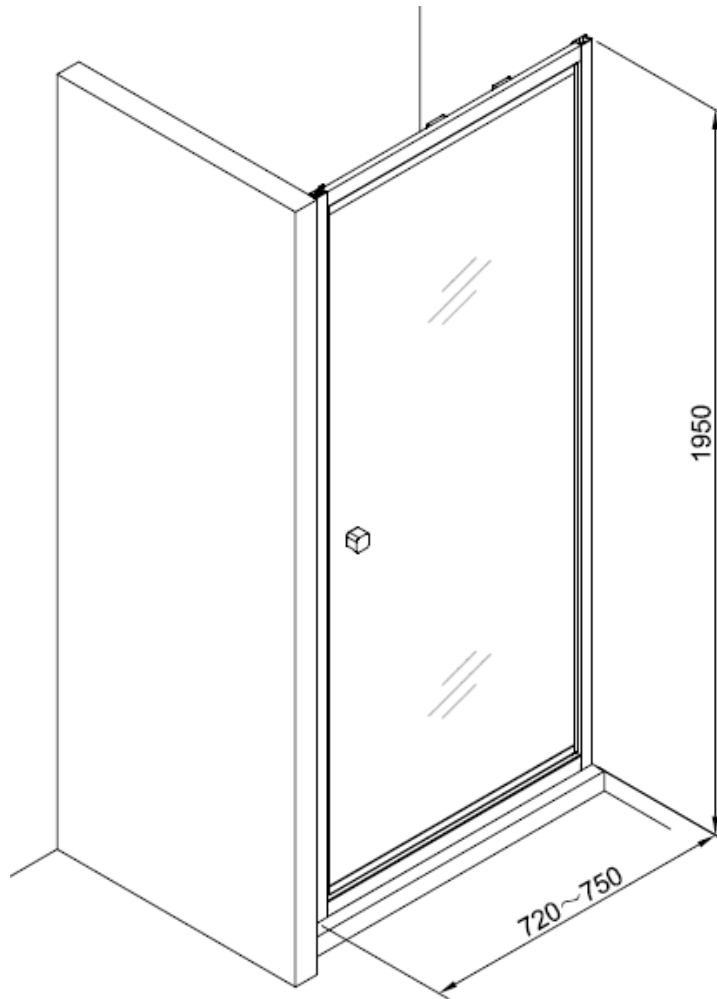

Measurements in millimetres mm
Information updated January 2020
Tel 0345 873 8840

crosswater[™]

CLEAR 6 INFOLD DOOR
CAIDSC0760

A		M4 *40mm Screw x 6
B		Wall Plug x 6
C		Handle x 1
D		Sleeve x 1
E		Cover x 3
F		Filler x 4
G		Cover x 1

H		Cover x 1
I		Cover x 2
J		Top Cap x 2
K		Waterproof strip x 1

AA		M4 *20mm Screw x 1
AB		Adjustment block x 1
AC		Top Cap x 1
AD		Top Cap(LH) x 1
AE		Top Cap(RH) x 1
AF		Filler x 2

Model	x (mm)	y (mm)
CAIDSC0700	660~690	1950
CAIDSC0760	720~750	1950
CAIDSC0800	760~790	1950
CAIDBC0800	760~790	1950
CAIDSC0900	860~890	1950
CAIDBC0900	860~890	1950
CAIDSC1000	960~990	1950
CAIDBC1000	960~990	1950