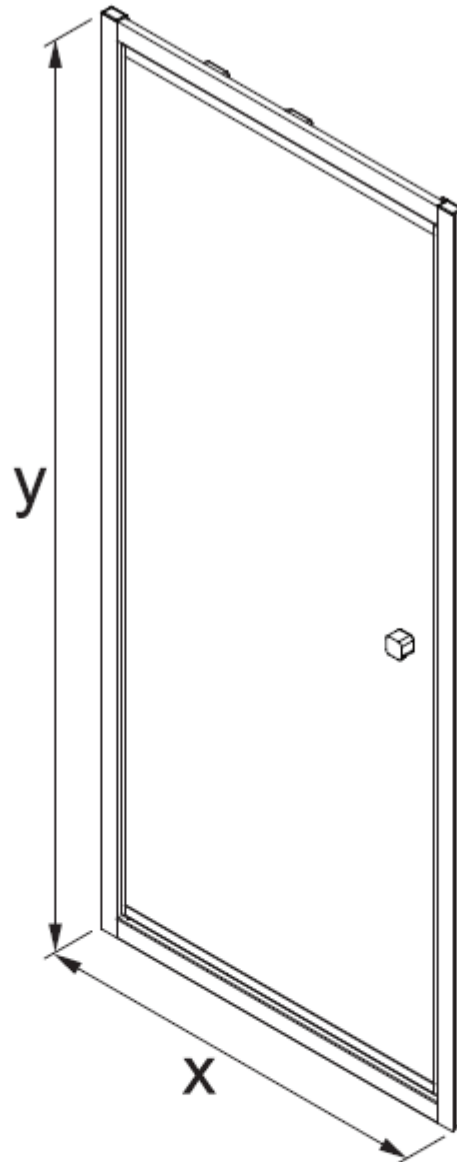

Measurements in millimetres mm
Information updated January 2020
Tel 0345 873 8840

crosswater[™]

CLEAR 6 INFOLD DOOR
CAIDSC0760

A		M4 *40mm Screw x 6
B		Wall Plug x 6
C		Handle x 1
D		Sleeve x 1
E		Cover x 3
F		Filler x 4
G		Cover x 1

H		Cover x 1
I		Cover x 2
J		Top Cap x 2
K		Waterproof strip x 1

AA		M4 *20mm Screw x 1
AB		Adjustment block x 1
AC		Top Cap x 1
AD		Top Cap(LH) x 1
AE		Top Cap(RH) x 1
AF		Filler x 2

Model	x (mm)	y (mm)
CAIDSC0700	660~690	1950
CAIDSC0760	720~750	1950
CAIDSC0800	760~790	1950
CAIDBC0800	760~790	1950
CAIDSC0900	860~890	1950
CAIDBC0900	860~890	1950
CAIDSC1000	960~990	1950
CAIDBC1000	960~990	1950