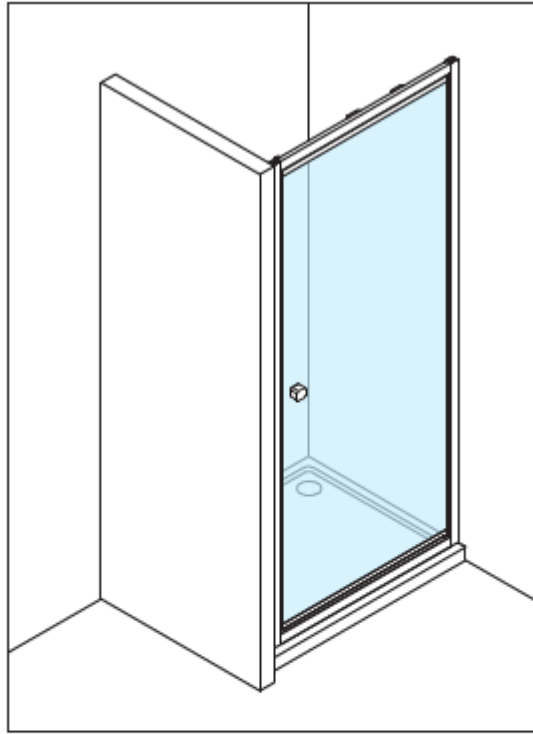

Measurements in millimetres mm
Information updated January 2020
Tel 0345 873 8840

crosswater[™]

CLEAR 6 INFOLD DOOR
CAIDSC0760

A		M4 *40mm Screw x 6
B		Wall Plug x 6
C		Handle x 1
D		Sleeve x 1
E		Cover x 3
F		Filler x 4
G		Cover x 1

H		Cover x 1
I		Cover x 2
J		Top Cap x 2
K		Waterproof strip x 1

AA		M4 *20mm Screw x 1
AB		Adjustment block x 1
AC		Top Cap x 1
AD		Top Cap(LH) x 1
AE		Top Cap(RH) x 1
AF		Filler x 2

Model	x (mm)	y (mm)
CAIDSC0700	660~690	1950
CAIDSC0760	720~750	1950
CAIDSC0800	760~790	1950
CAIDBC0800	760~790	1950
CAIDSC0900	860~890	1950
CAIDBC0900	860~890	1950
CAIDSC1000	960~990	1950
CAIDBC1000	960~990	1950