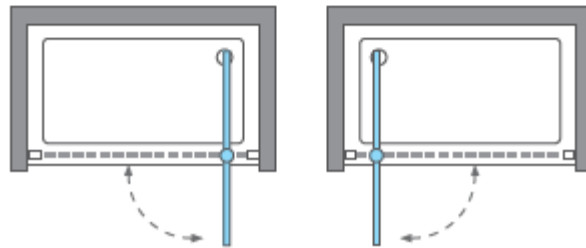

Measurements in millimetres mm
Information updated January 2020
Tel 0345 873 8840

crosswater[™]

CLEAR 6 INFOLD DOOR
CAIDSC0760

A		M4 *40mm Screw x 6
B		Wall Plug x 6
C		Handle x 1
D		Sleeve x 1
E		Cover x 3
F		Filler x 4
G		Cover x 1

H		Cover x 1
I		Cover x 2
J		Top Cap x 2
K		Waterproof strip x 1

AA		M4 *20mm Screw x 1
AB		Adjustment block x 1
AC		Top Cap x 1
AD		Top Cap(LH) x 1
AE		Top Cap(RH) x 1
AF		Filler x 2

Model	x (mm)	y (mm)
CAIDSC0700	660~690	1950
CAIDSC0760	720~750	1950
CAIDSC0800	760~790	1950
CAIDBC0800	760~790	1950
CAIDSC0900	860~890	1950
CAIDBC0900	860~890	1950
CAIDSC1000	960~990	1950
CAIDBC1000	960~990	1950