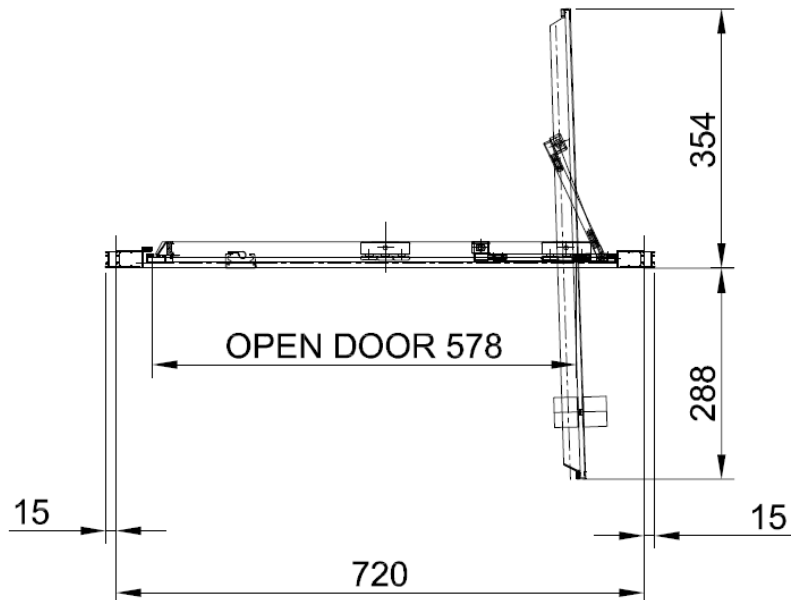

Measurements in millimetres mm
Information updated January 2020
Tel 0345 873 8840

crosswater[™]

CLEAR 6 INFOLD DOOR
CAIDSC0760

A		M4 *40mm Screw x 6
B		Wall Plug x 6
C		Handle x 1
D		Sleeve x 1
E		Cover x 3
F		Filler x 4
G		Cover x 1

H		Cover x 1
I		Cover x 2
J		Top Cap x 2
K		Waterproof strip x 1

AA		M4 *20mm Screw x 1
AB		Adjustment block x 1
AC		Top Cap x 1
AD		Top Cap(LH) x 1
AE		Top Cap(RH) x 1
AF		Filler x 2

Model	x (mm)	y (mm)
CAIDSC0700	660~690	1950
CAIDSC0760	720~750	1950
CAIDSC0800	760~790	1950
CAIDBC0800	760~790	1950
CAIDSC0900	860~890	1950
CAIDBC0900	860~890	1950
CAIDSC1000	960~990	1950
CAIDBC1000	960~990	1950