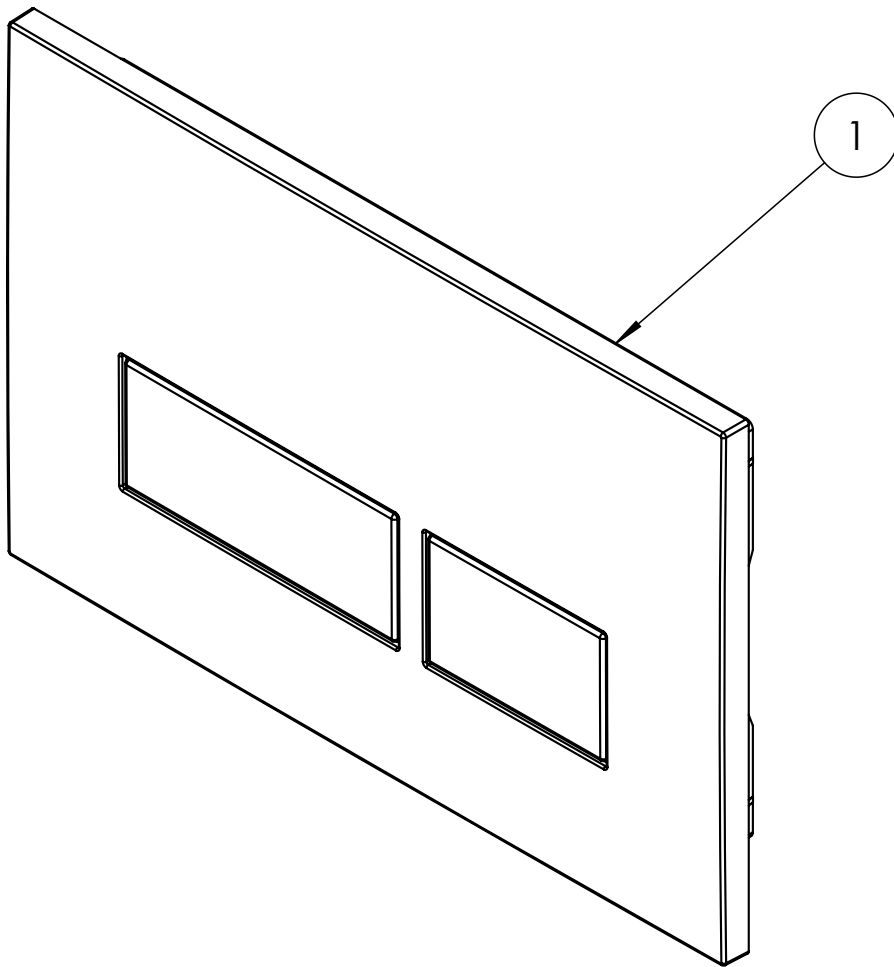

CATEGORY	Sanitaryware
WARRANTY DETAILS	2 Years
COLOUR	Chrome
FINISH APPLICATION	PVD
PRIMARY MATERIAL	304 Stainless Steel
SECONDARY MATERIAL	ABS
INSTALL TYPE	Wall Mounted
PRODUCT WIDTH MM	236
PRODUCT HEIGHT MM	152
PRODUCT DEPTH MM	30
PRODUCT NET WEIGHT KG	0.65

FIXINGS INCLUDED	Yes
CISTERN FLUSH MECHANISM	Dual Flush

TECHNICAL DIMENSIONS

Dimensions in mm unless otherwise specified.

Tolerances (per material type) apply.

SPARES LIST

Only the parts labelled are available as spares.

NUMBER	PART CODE	DESCRIPTION
1	K9632-ESH1	Flush Plate Fixing Set