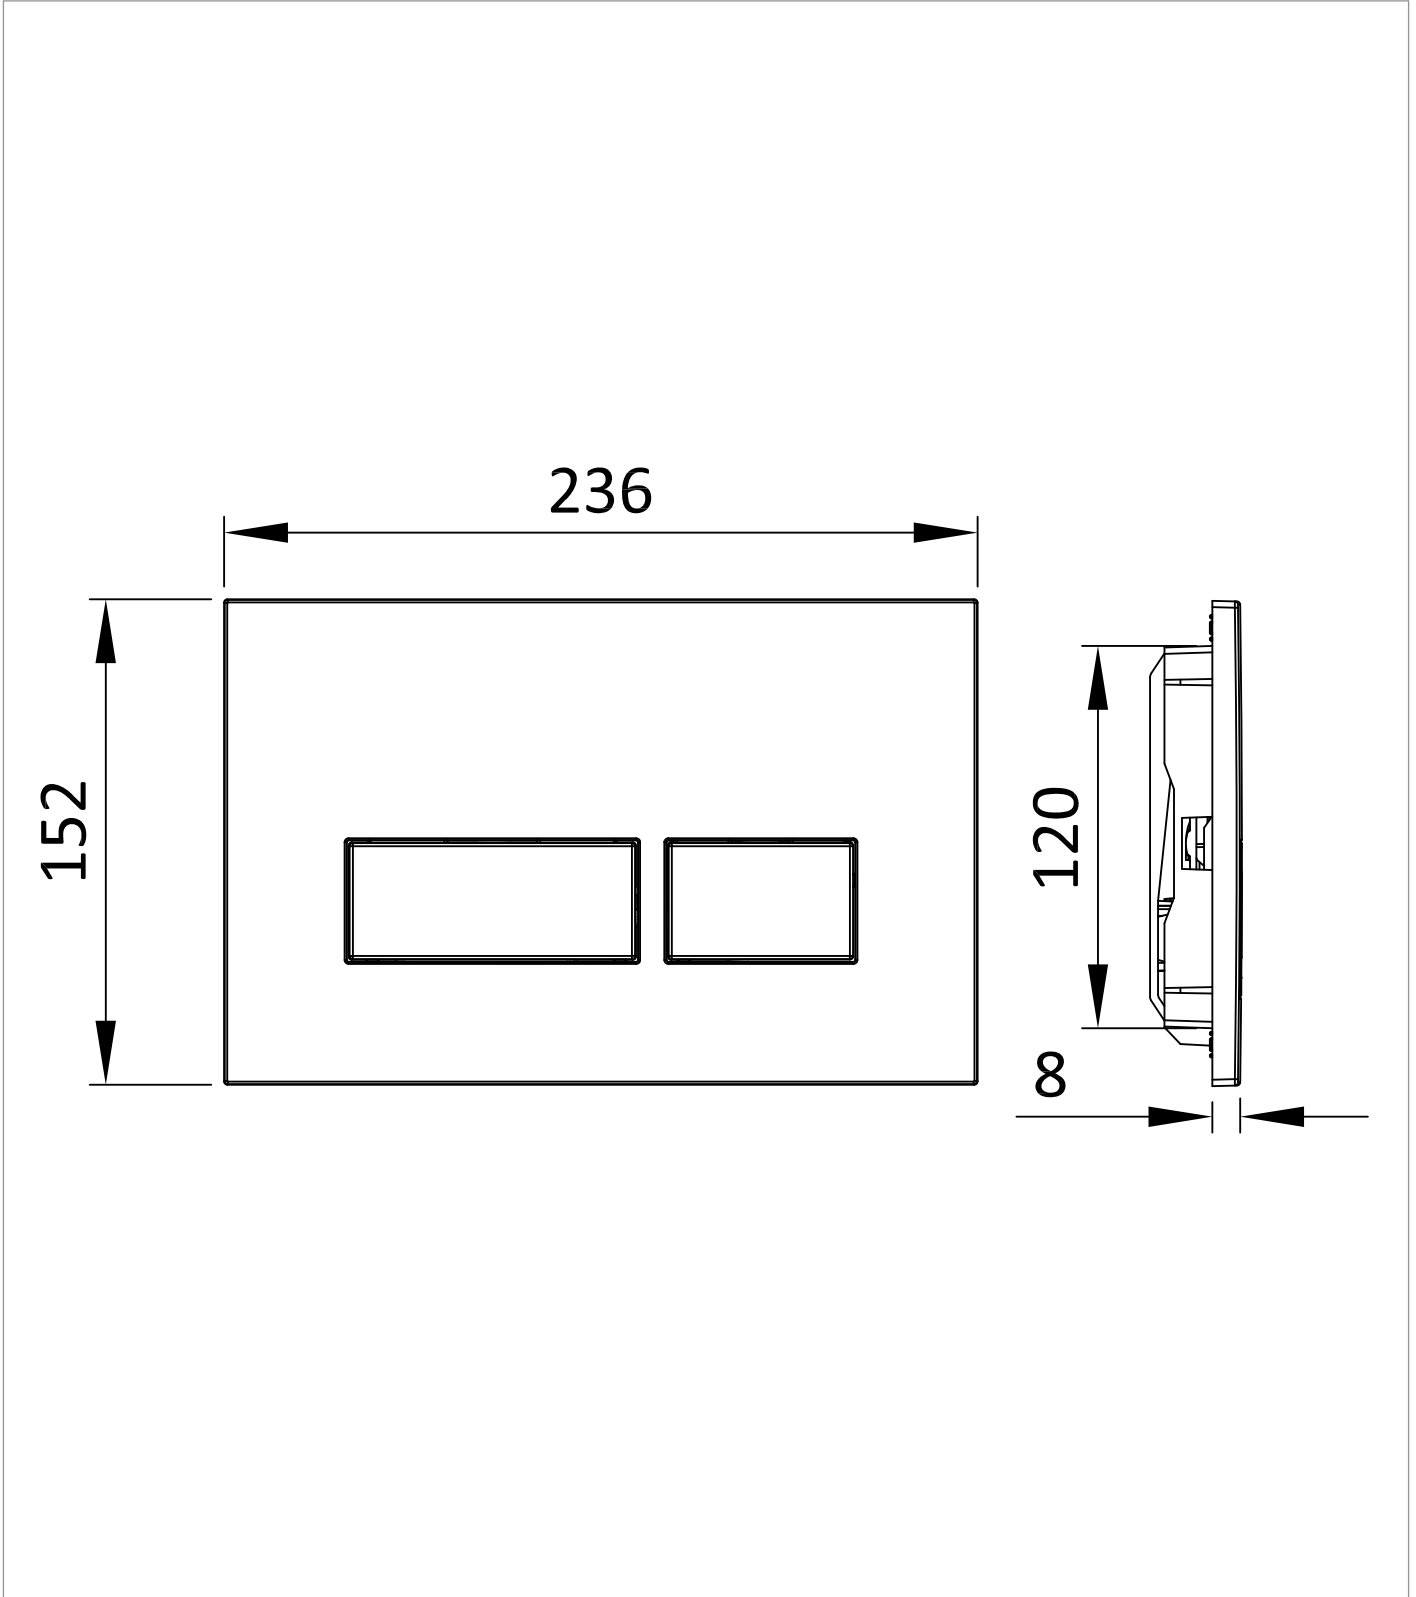

CATEGORY	Sanitaryware
WARRANTY DETAILS	2 Years
COLOUR	Chrome
FINISH APPLICATION	PVD
PRIMARY MATERIAL	304 Stainless Steel
SECONDARY MATERIAL	ABS
INSTALL TYPE	Wall Mounted
PRODUCT WIDTH MM	236
PRODUCT HEIGHT MM	152
PRODUCT DEPTH MM	30
PRODUCT NET WEIGHT KG	0.65

FIXINGS INCLUDED	Yes
CISTERN FLUSH MECHANISM	Dual Flush

TECHNICAL DIMENSIONS

Dimensions in mm unless otherwise specified.

Tolerances (per material type) apply.

SPARES LIST

Only the parts labelled are available as spares.

NUMBER	PART CODE	DESCRIPTION
1	K9632-ESH1	Flush Plate Fixing Set