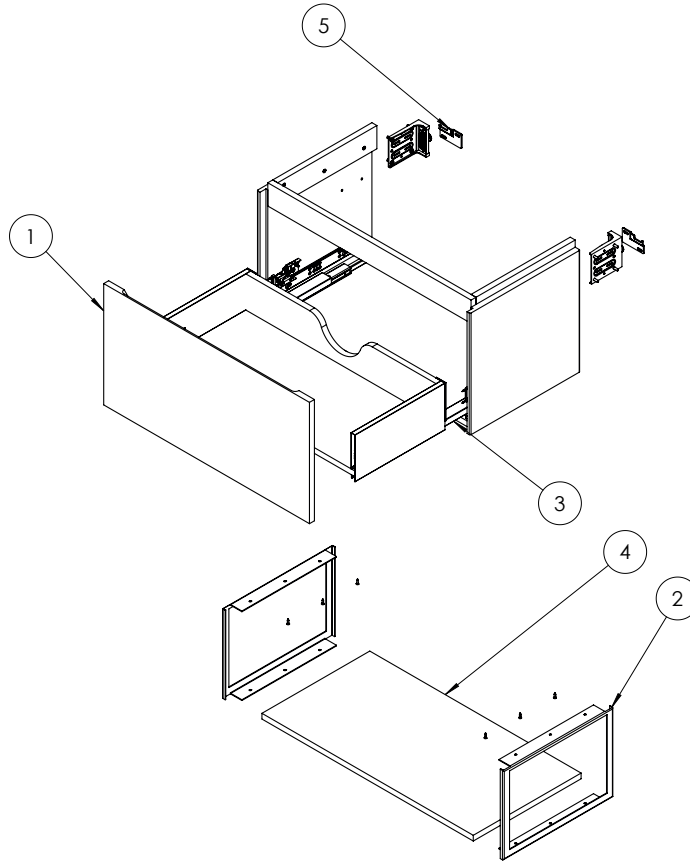

## TECHNICAL DIMENSIONS

Dimensions in mm unless otherwise specified.

Tolerances (per material type) apply.

## SPARES LIST

Only the parts labelled are available as spares.

NUMBER	PART CODE	DESCRIPTION
1	DF_MA7000DIB	Mada Drawer Front only for MA7000DIB
	DF_MA7000DSC	Mada Drawer Front only for MA7000DSC
	DF_MA7000DSGR	Mada Drawer Front only for MA7000DSGR
	DF_MA7000DWG	Mada Drawer Front only for MA7000DWG
2	FRAMEMADAIB	Mada Leg Metallic X1 all units Colour Indigo Blue
	FRAMEMADASC	Mada Leg Metallic X1 all units Colour Soft Clay
	FRAMEMADASGR	Mada Leg Metallic X1 all units Colour Sage Green
	FRAMEMADAWG	Mada Leg Metallic X1 all units Colour White
3	RUNNERSMADA	Mada set of Drawer Runners x2 All Units
4	SHELFMADA70	Shelf for MA7000
5	WBRACKETSCANVASS	Wall Brackets x2
	SCREPAIR	Touch Up Kit Soft Clay
	BMREPAIR	Touch Up Kit Black Matt
	WGREPAIR	Touch Up Kit Gloss White
	SGREPAIR	Touch Up Kit Storm Grey