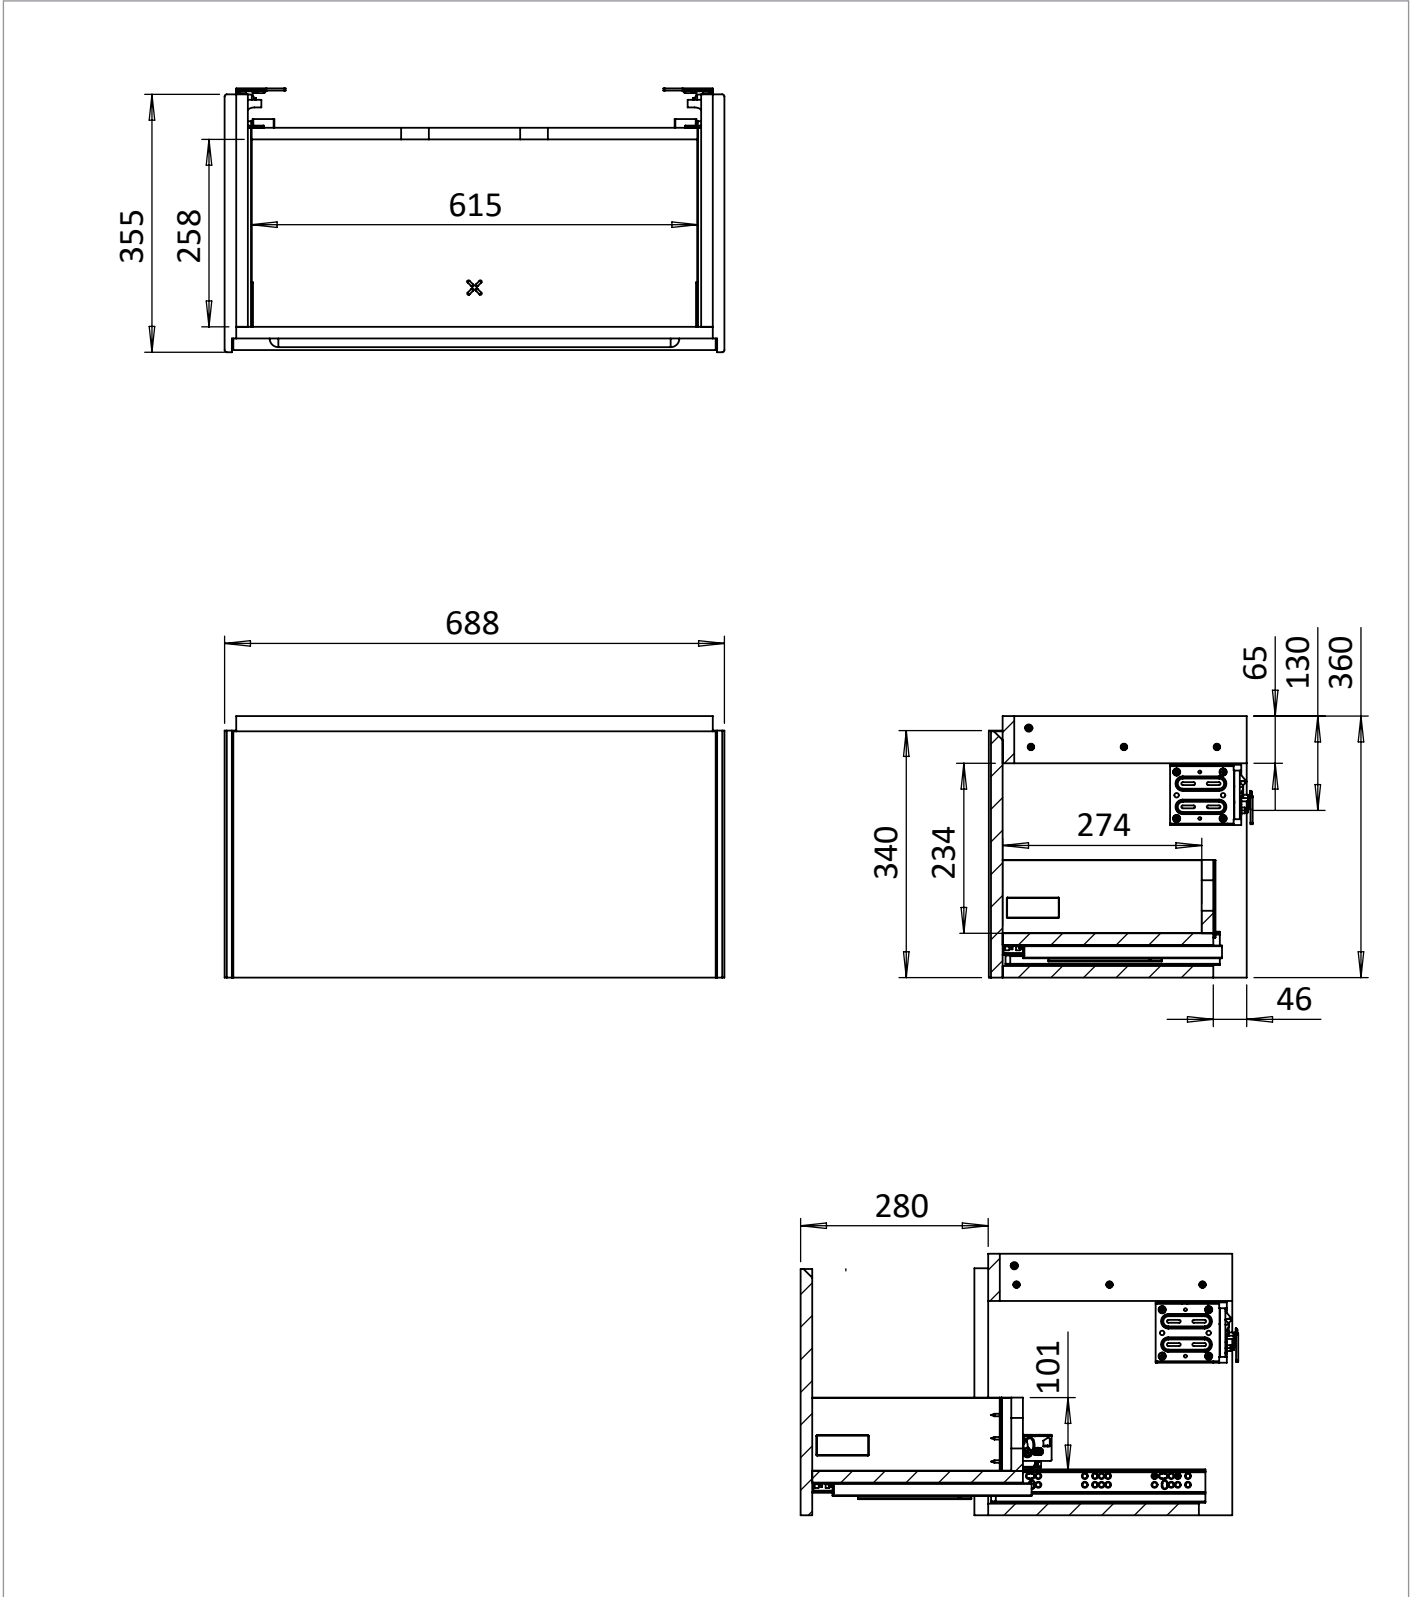

## DESCRIPTION

Mada Basin Unit 700 Matt White

WEBSITE LINK [Click Here](#)

CATEGORY	Furniture
WARRANTY DETAILS	10 Years
COLOUR	Matt White
FINISH APPLICATION	Lacquered
PRIMARY MATERIAL	Steel
INSTALL TYPE	Wall Mounted
PRODUCT WIDTH MM	688
PRODUCT HEIGHT MM	360
PRODUCT DEPTH MM	355
PRODUCT NET WEIGHT KG	14
STANDARDS	EN 14749

COLOUR CODE / REFERENCE	NCS S0300N
DRAWER BOX	Steel
DRAWER RUNNERS	EMUCA - 3170935
DRAWER EXTENSION	Full extension
DRAWER ADJUSTMENT	2
WALL HANGERS	Yes
ADJUSTABLE FEET	No
DRAWER CAPACITY	30 KGS
DRAWER OPERATION	Soft close

## TECHNICAL DIMENSIONS

Dimensions in mm unless otherwise specified.

Tolerances (per material type) apply.