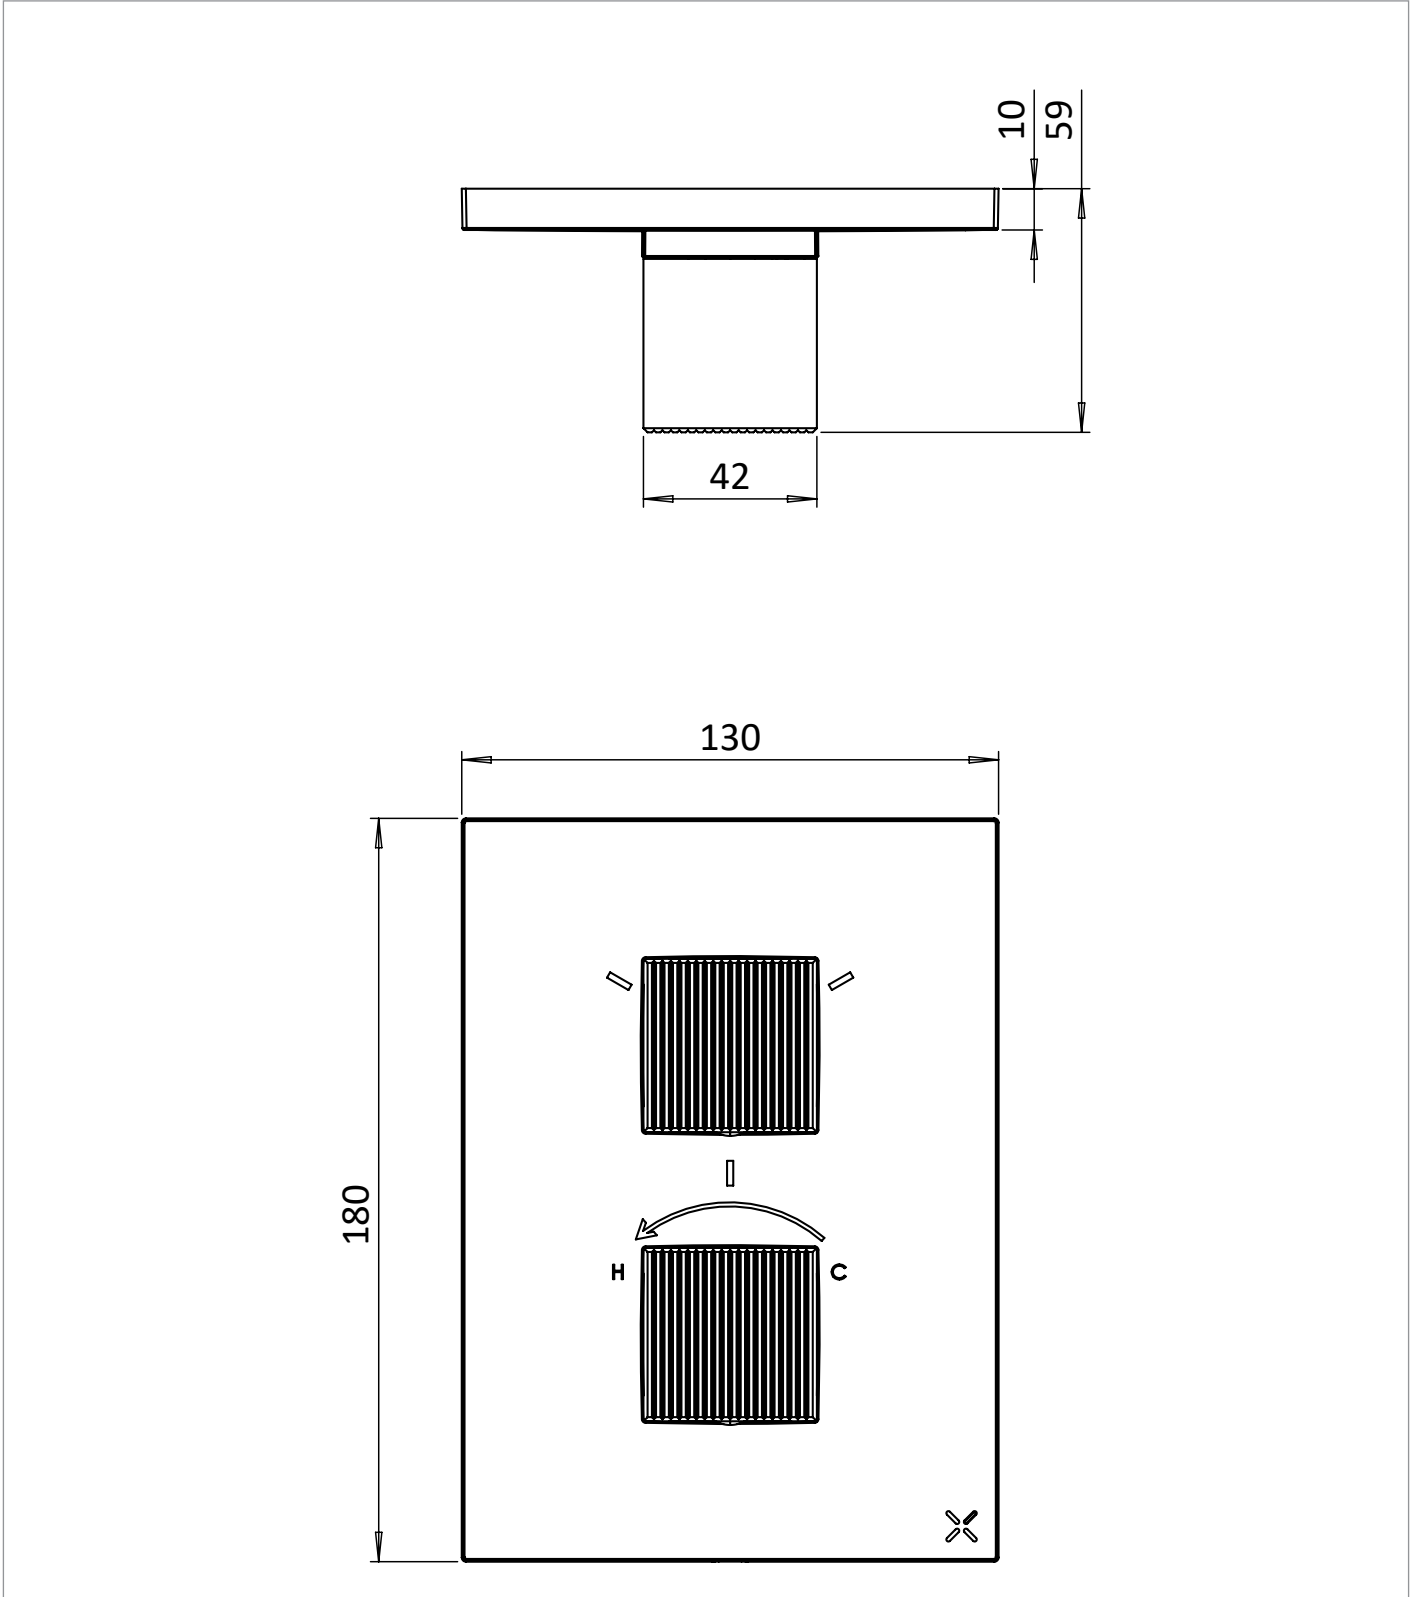

## DESCRIPTION

Crossbox Limit 3 Outlet Trim & Valves  
Chrome

WEBSITE LINK [Click Here](#)

CATEGORY	Brassware
WARRANTY DETAILS	15 Years
COLOUR	Chrome
FINISH APPLICATION	Powder Coated
PRIMARY MATERIAL	Brass
INSTALL TYPE	Wall Mounted
PRODUCT WIDTH MM	130
PRODUCT HEIGHT MM	180
PRODUCT DEPTH MM	59
PRODUCT NET WEIGHT	1.64

## TECHNICAL DIMENSIONS

Dimensions in mm unless otherwise specified.

Tolerances (per material type) apply.