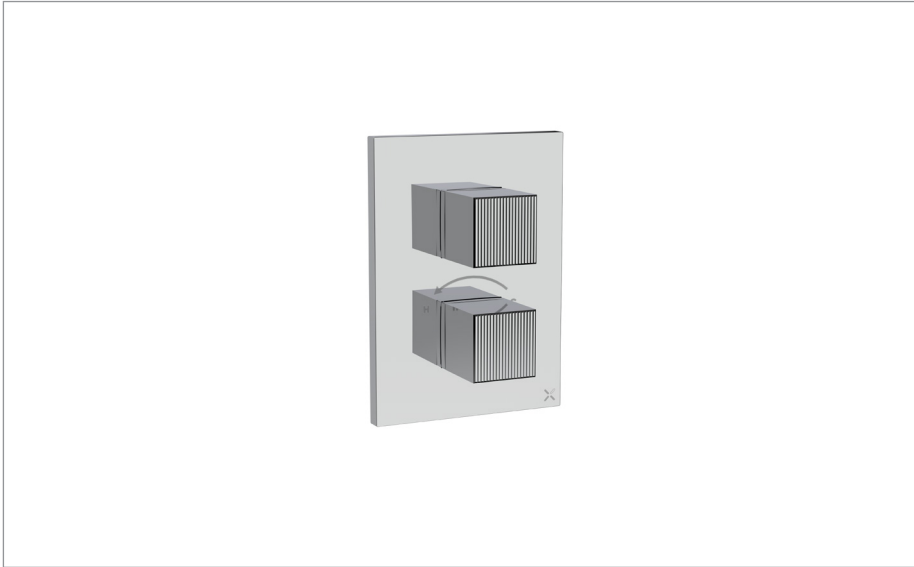

## PRODUCT CODE

LICB2500LBPC

## DESCRIPTION

Crossbox Limit 3 Outlet Trim & Valves  
Chrome

WEBSITE LINK [Click Here](#)

CATEGORY	Brassware
WARRANTY DETAILS	15 Years
COLOUR	Chrome
FINISH APPLICATION	Powder Coated
PRIMARY MATERIAL	Brass
INSTALL TYPE	Wall Mounted
PRODUCT WIDTH MM	130
PRODUCT HEIGHT MM	180
PRODUCT DEPTH MM	59
PRODUCT NET WEIGHT	1.64