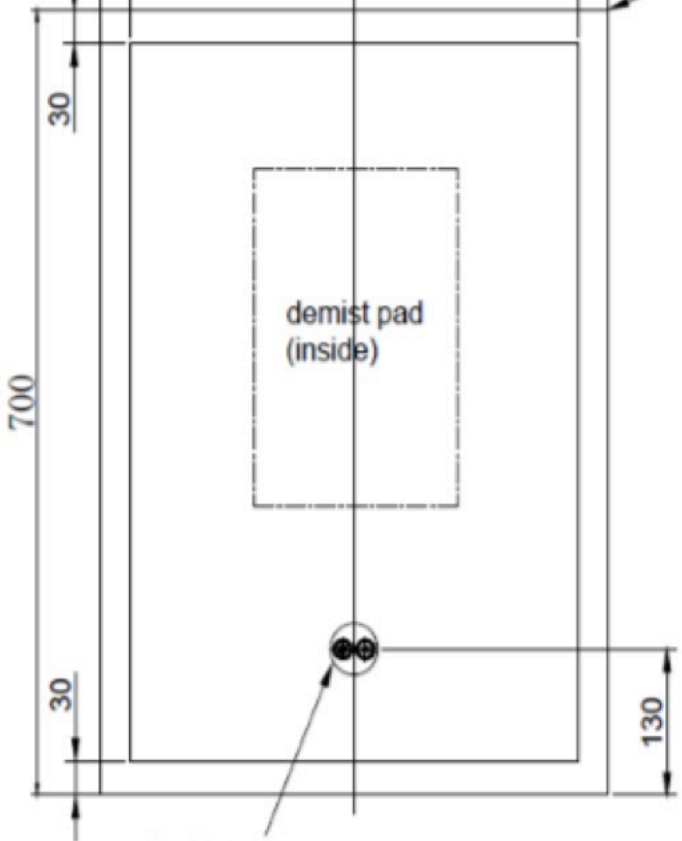

Bluetooth

Bluetooth

500

Frosted edge is 30mm

30

30

demist pad
(inside)

700

30

30

130

78

touch sensor

shaver socket

USB

220

125