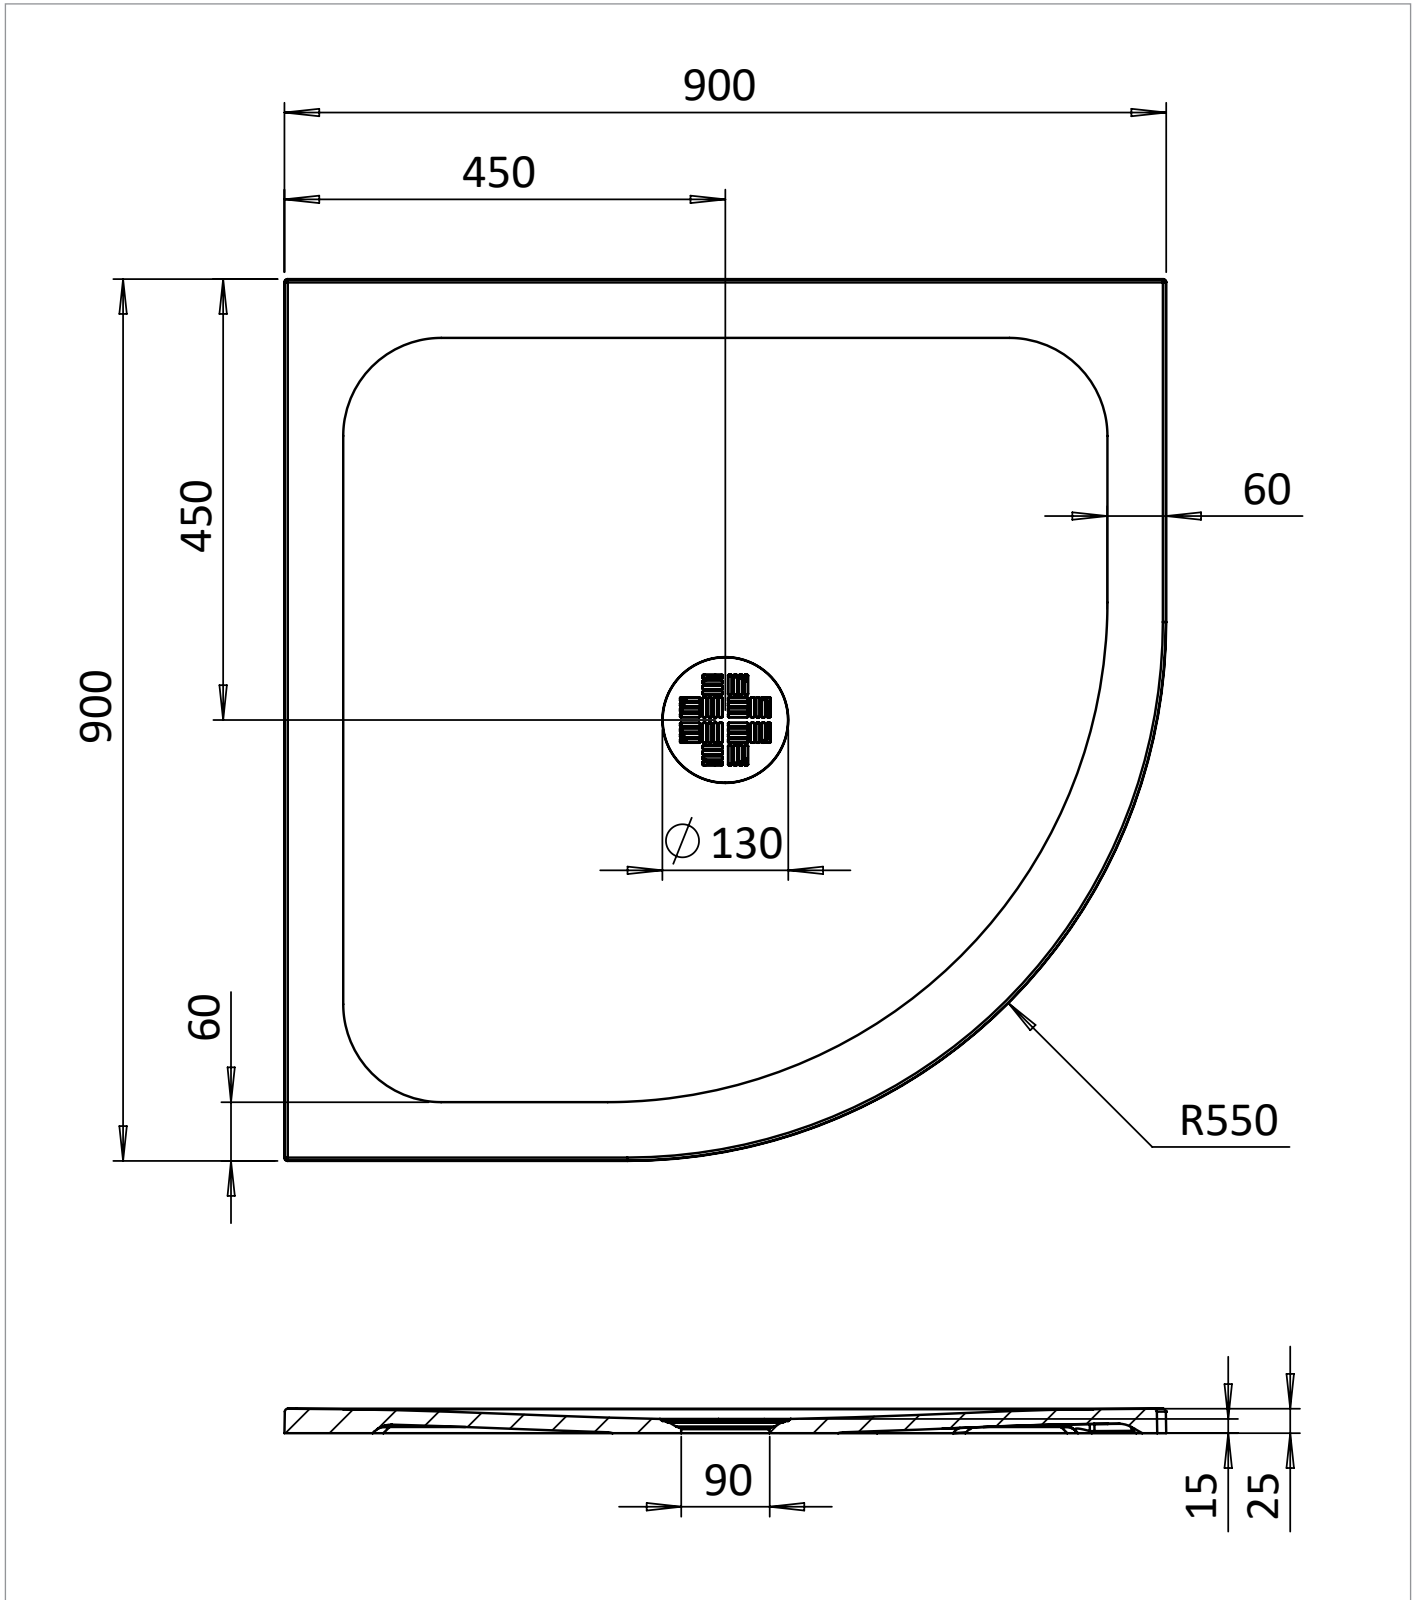

## DESCRIPTION

Creo Quadrant Shower Tray 900x900  
25mm White

WEBSITE LINK [Click Here](#)

CATEGORY	Showering
COLOUR	Gloss White
FINISH APPLICATION	Gelcoat/Nanocoat
PRIMARY MATERIAL	Dolomite
SECONDARY MATERIAL	Stone Resin
PRODUCT LENGTH MM	900
PRODUCT HEIGHT MM	25
PRODUCT WIDTH MM	900
PRODUCT BOXED WEIGHT (KG)	27
INSTALL TYPE	Floor Mounted
STANDARDS	EN 14527:2016+A1:2018

WASTE INCLUDED	No
WASTE WATER FLOW RATE LPM	30
OUTER EDGE DIMENSION - TRAYS (MM)	60
WASTE LOCATION	Center
ANTI-SLIP CLASS	Class A DIN 51097
WASTE SHAPE	Circular
DRYING AREA	No
RISER KIT INCLUDED	No
TRAY PLANE TOLERANCE MM	+2/-2 mm
TRAY WIDTH TOLERANCE MM	+5/0 mm
TRAY LENGTH TOLERANCE MM	+5/0 mm
TRAY HEIGHT TOLERANCE MM	+2/-2 mm
TRAY WASTE HOLE TOLERANCE MM	+1/-1 mm
WASTE HOLE DIAMETER MM	90

## TECHNICAL DIMENSIONS

Dimensions in mm unless otherwise specified.

Tolerances (per material type) apply.