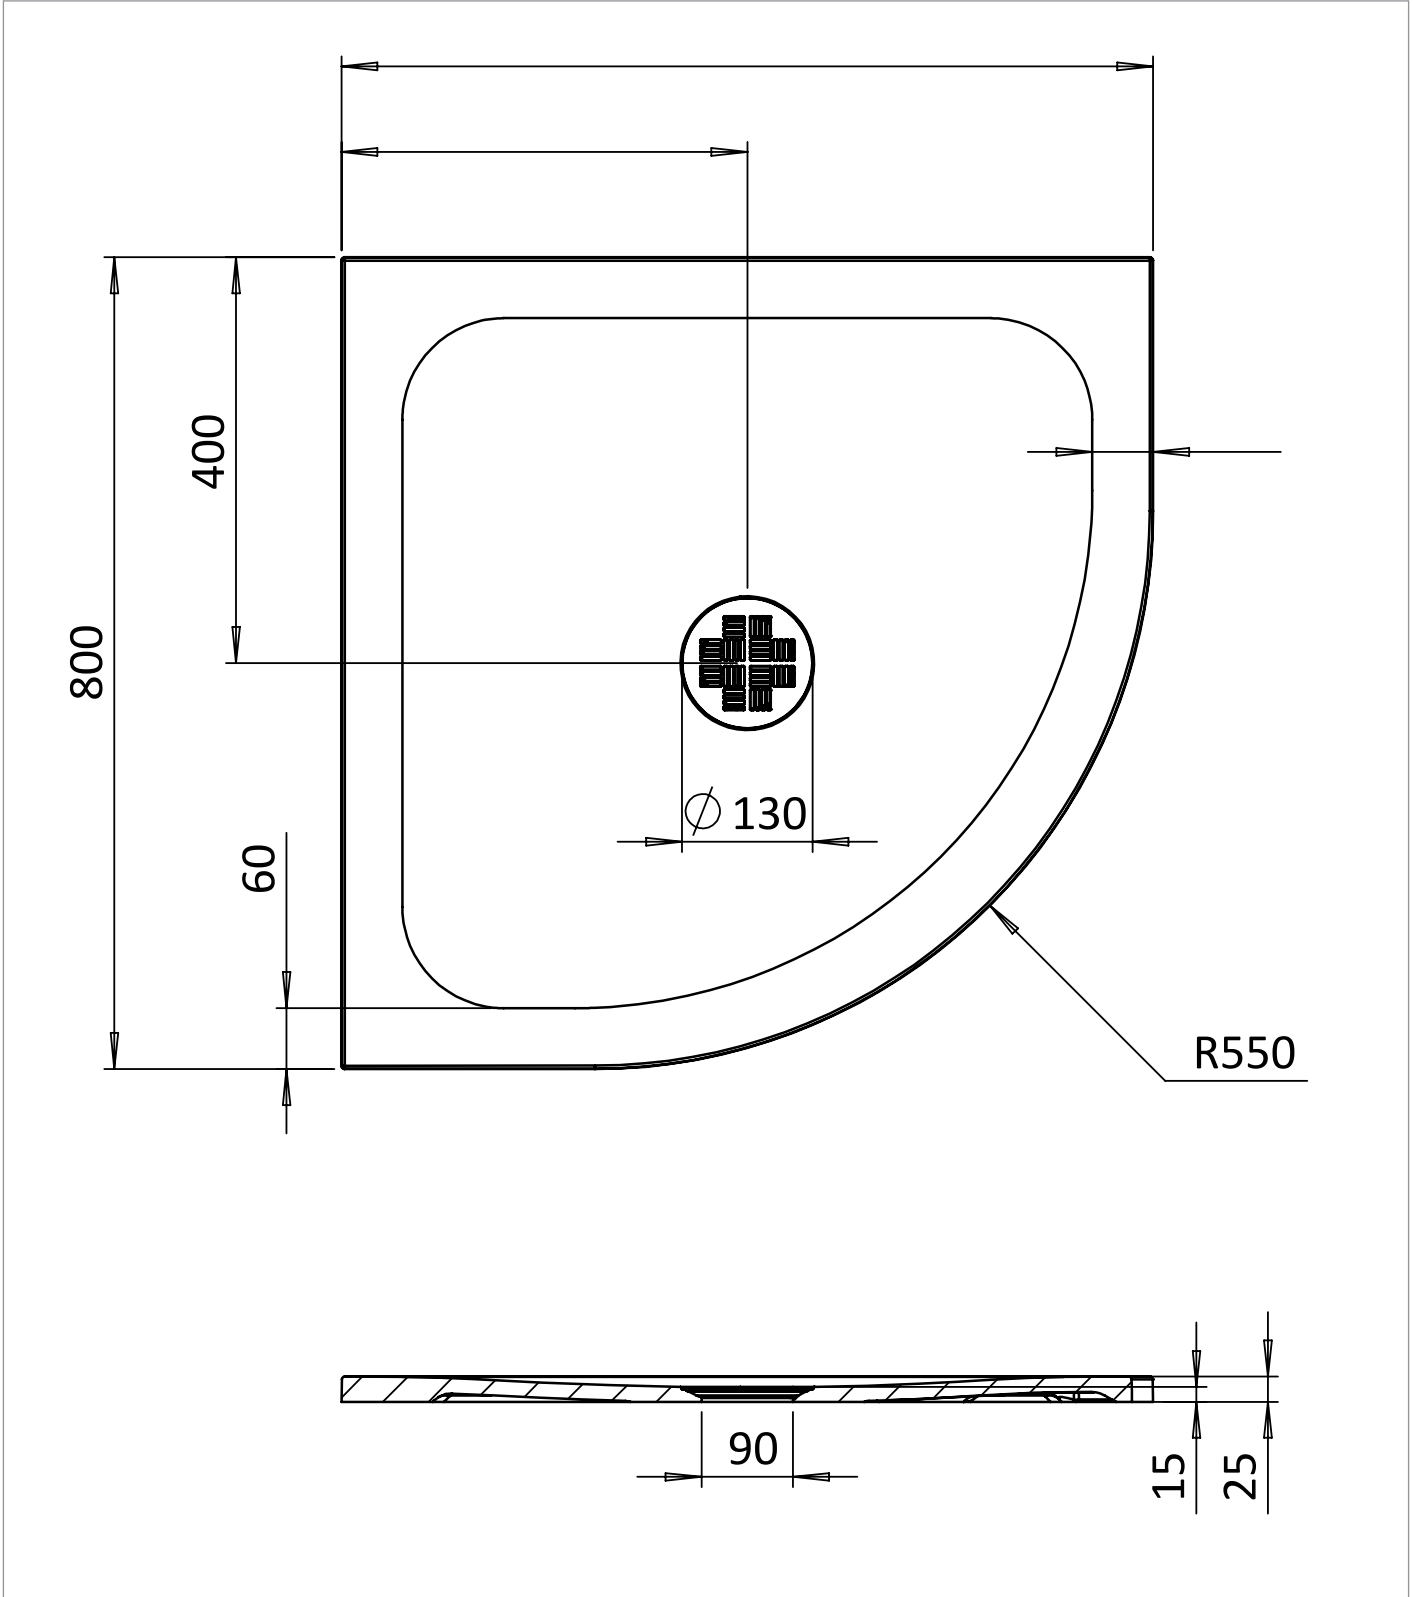

PRODUCT DATA SHEET

PRODUCT CODE

CRQ800X800W

RANGE

Creo 25mm

DESCRIPTION

Creo Quadrant Shower Tray 800x800
25mm White

WEBSITE LINK [Click Here](#)

CATEGORY	Showering
COLOUR	Gloss White
FINISH APPLICATION	Gelcoat/Nanocoat
PRIMARY MATERIAL	Dolomite
SECONDARY MATERIAL	Stone Resin
PRODUCT LENGTH MM	800
PRODUCT HEIGHT MM	25
PRODUCT WIDTH MM	800
PRODUCT BOXED WEIGHT (KG)	21.16
INSTALL TYPE	Floor Mounted
STANDARDS	EN 14527:2016+A1:2018

WASTE INCLUDED	No
WASTE WATER FLOW RATE LPM	30
OUTER EDGE DIMENSION - TRAYS (MM)	60
WASTE LOCATION	Center
ANTI-SLIP CLASS	Class A DIN 51097
WASTE SHAPE	Circular
DRYING AREA	No
RISER KIT INCLUDED	No
TRAY PLANE TOLERANCE MM	+2/-2 mm
TRAY WIDTH TOLERANCE MM	+5/0 mm
TRAY LENGTH TOLERANCE MM	+5/0 mm
TRAY HEIGHT TOLERANCE MM	+2/-2 mm
TRAY WASTE HOLE TOLERANCE MM	+1/-1 mm
WASTE HOLE DIAMETER MM	90

TECHNICAL DIMENSIONS

Dimensions in mm unless otherwise specified.

Tolerances (per material type) apply.

SPARES LIST

Only the parts labelled are available as spares.

NUMBER	PART CODE	DESCRIPTION
1	CREOWASTEW	Creo Shower Waste Cover White
	MINERALPOLISH	Cast Mineral Marble Polishing Compound
	MINERALREPAIRKITWG	Cast Mineral Marble Repair Kit White Gloss
	MINERALTOUCHKITWG	Cast Mineral Marble Touch Up Kit White Gloss