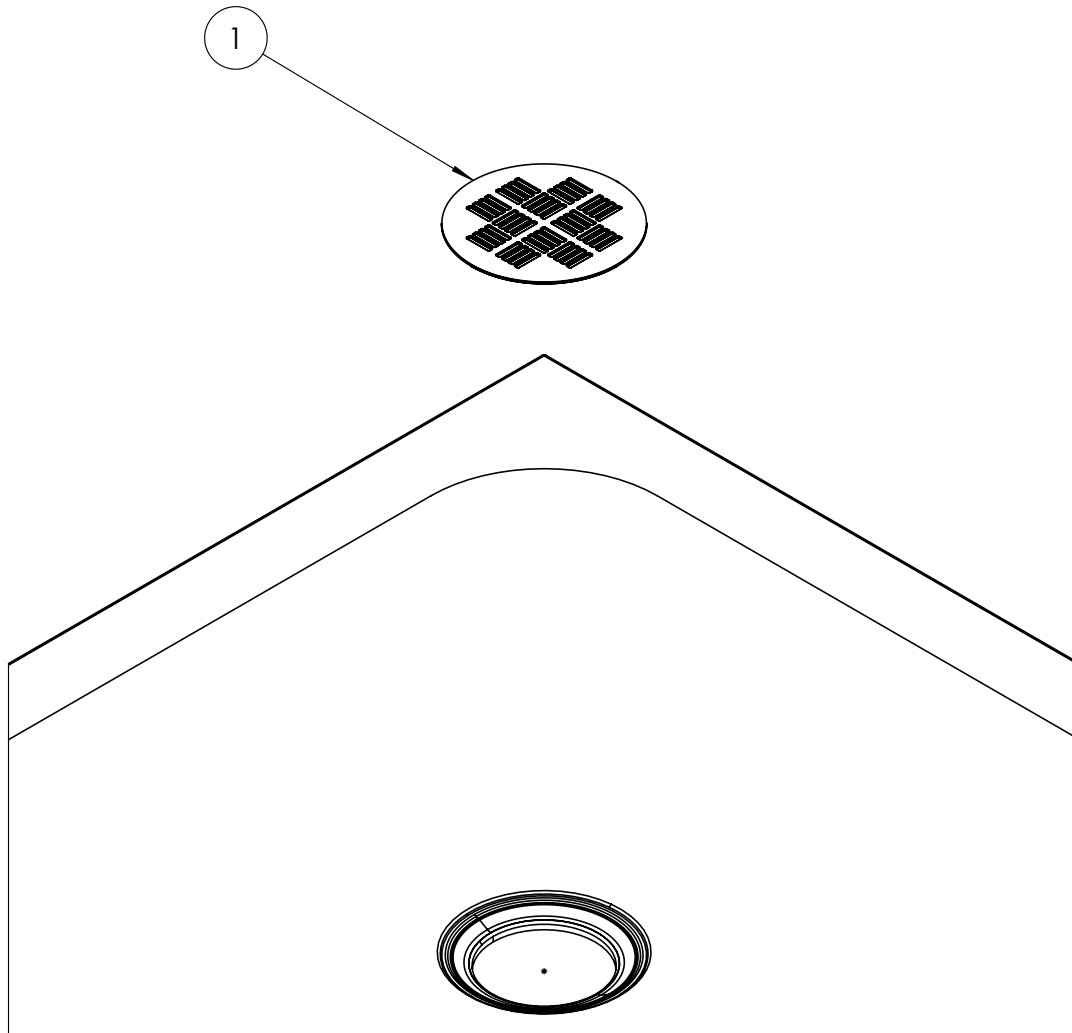

PRODUCT DATA SHEET

PRODUCT CODE

CRQ800X800W

RANGE

Creo 25mm

DESCRIPTION

Creo Quadrant Shower Tray 800x800
25mm White

WEBSITE LINK [Click Here](#)

CATEGORY	Showering
COLOUR	Gloss White
FINISH APPLICATION	Gelcoat/Nanocoat
PRIMARY MATERIAL	Dolomite
SECONDARY MATERIAL	Stone Resin
PRODUCT LENGTH MM	800
PRODUCT HEIGHT MM	25
PRODUCT WIDTH MM	800
PRODUCT BOXED WEIGHT (KG)	21.16
INSTALL TYPE	Floor Mounted
STANDARDS	EN 14527:2016+A1:2018

WASTE INCLUDED	No
WASTE WATER FLOW RATE LPM	30
OUTER EDGE DIMENSION - TRAYS (MM)	60
WASTE LOCATION	Center
ANTI-SLIP CLASS	Class A DIN 51097
WASTE SHAPE	Circular
DRYING AREA	No
RISER KIT INCLUDED	No
TRAY PLANE TOLERANCE MM	+2/-2 mm
TRAY WIDTH TOLERANCE MM	+5/0 mm
TRAY LENGTH TOLERANCE MM	+5/0 mm
TRAY HEIGHT TOLERANCE MM	+2/-2 mm
TRAY WASTE HOLE TOLERANCE MM	+1/-1 mm
WASTE HOLE DIAMETER MM	90

TECHNICAL DIMENSIONS

Dimensions in mm unless otherwise specified.

Tolerances (per material type) apply.

SPARES LIST

Only the parts labelled are available as spares.

NUMBER	PART CODE	DESCRIPTION
1	CREOWASTEW	Creo Shower Waste Cover White
	MINERALPOLISH	Cast Mineral Marble Polishing Compound
	MINERALREPAIRKITWG	Cast Mineral Marble Repair Kit White Gloss
	MINERALTOUCHKITWG	Cast Mineral Marble Touch Up Kit White Gloss