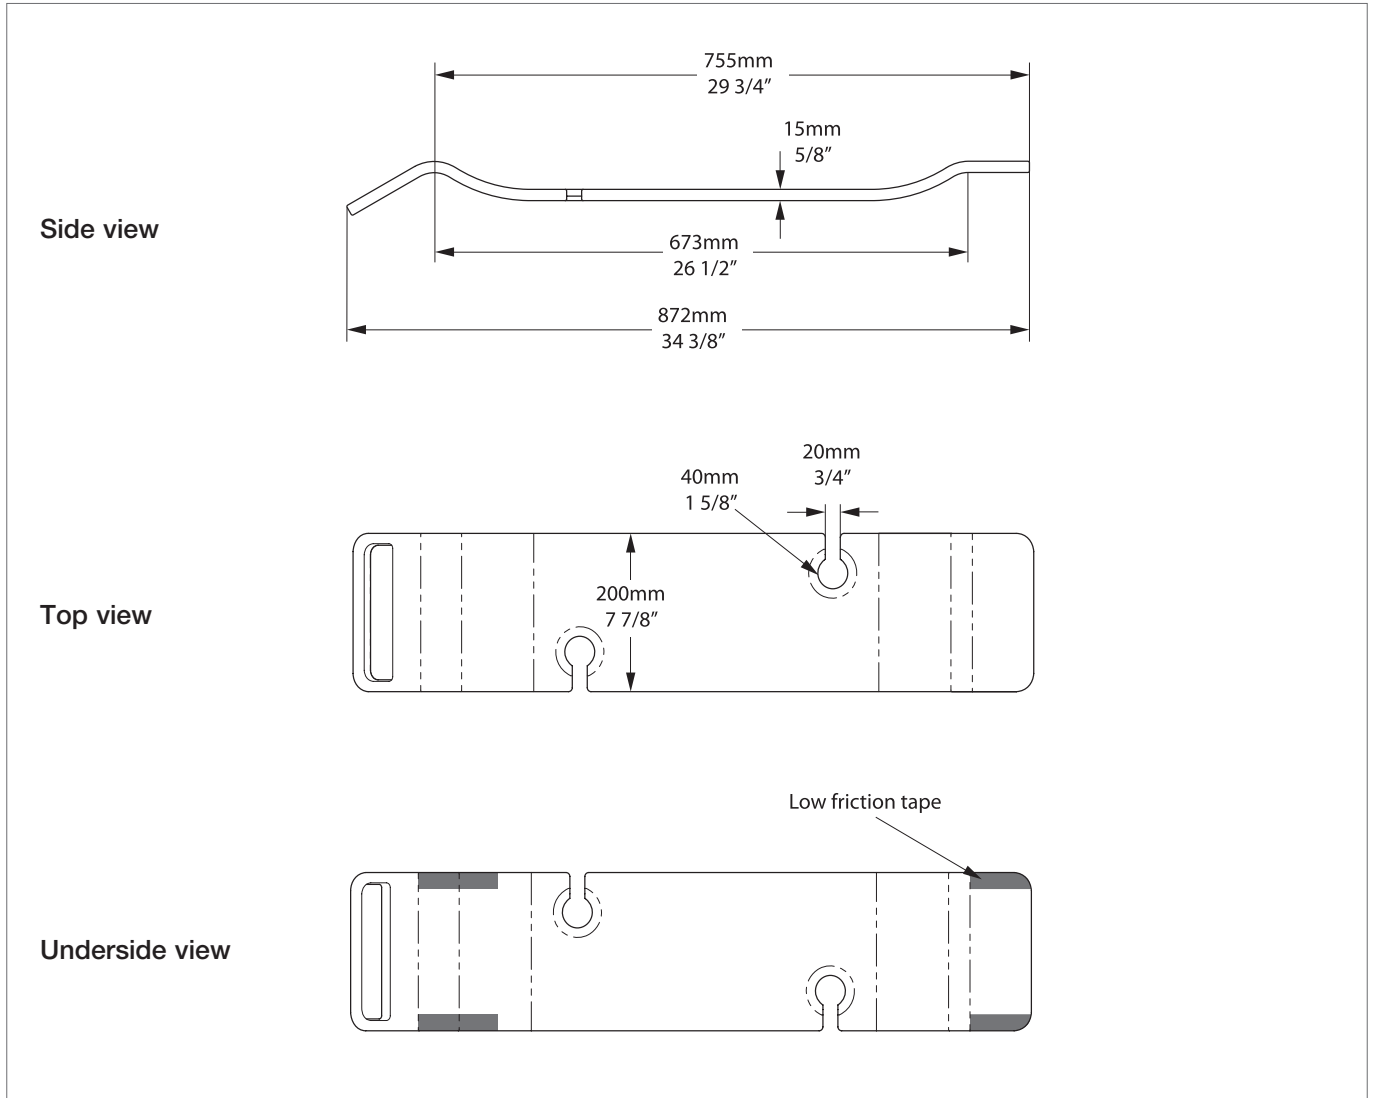

Tombolo 8 TOM-08-OAK / TOM-08-WAL / TOM-08-WHT

Contemporary bath rack
 Moderne Badewannenbrücke
 Pont de baignoire Design
 Bandeja de bañera
 Porta libro/vino contamporaneo per vasca

*All measurements subject to +/-5% tolerance