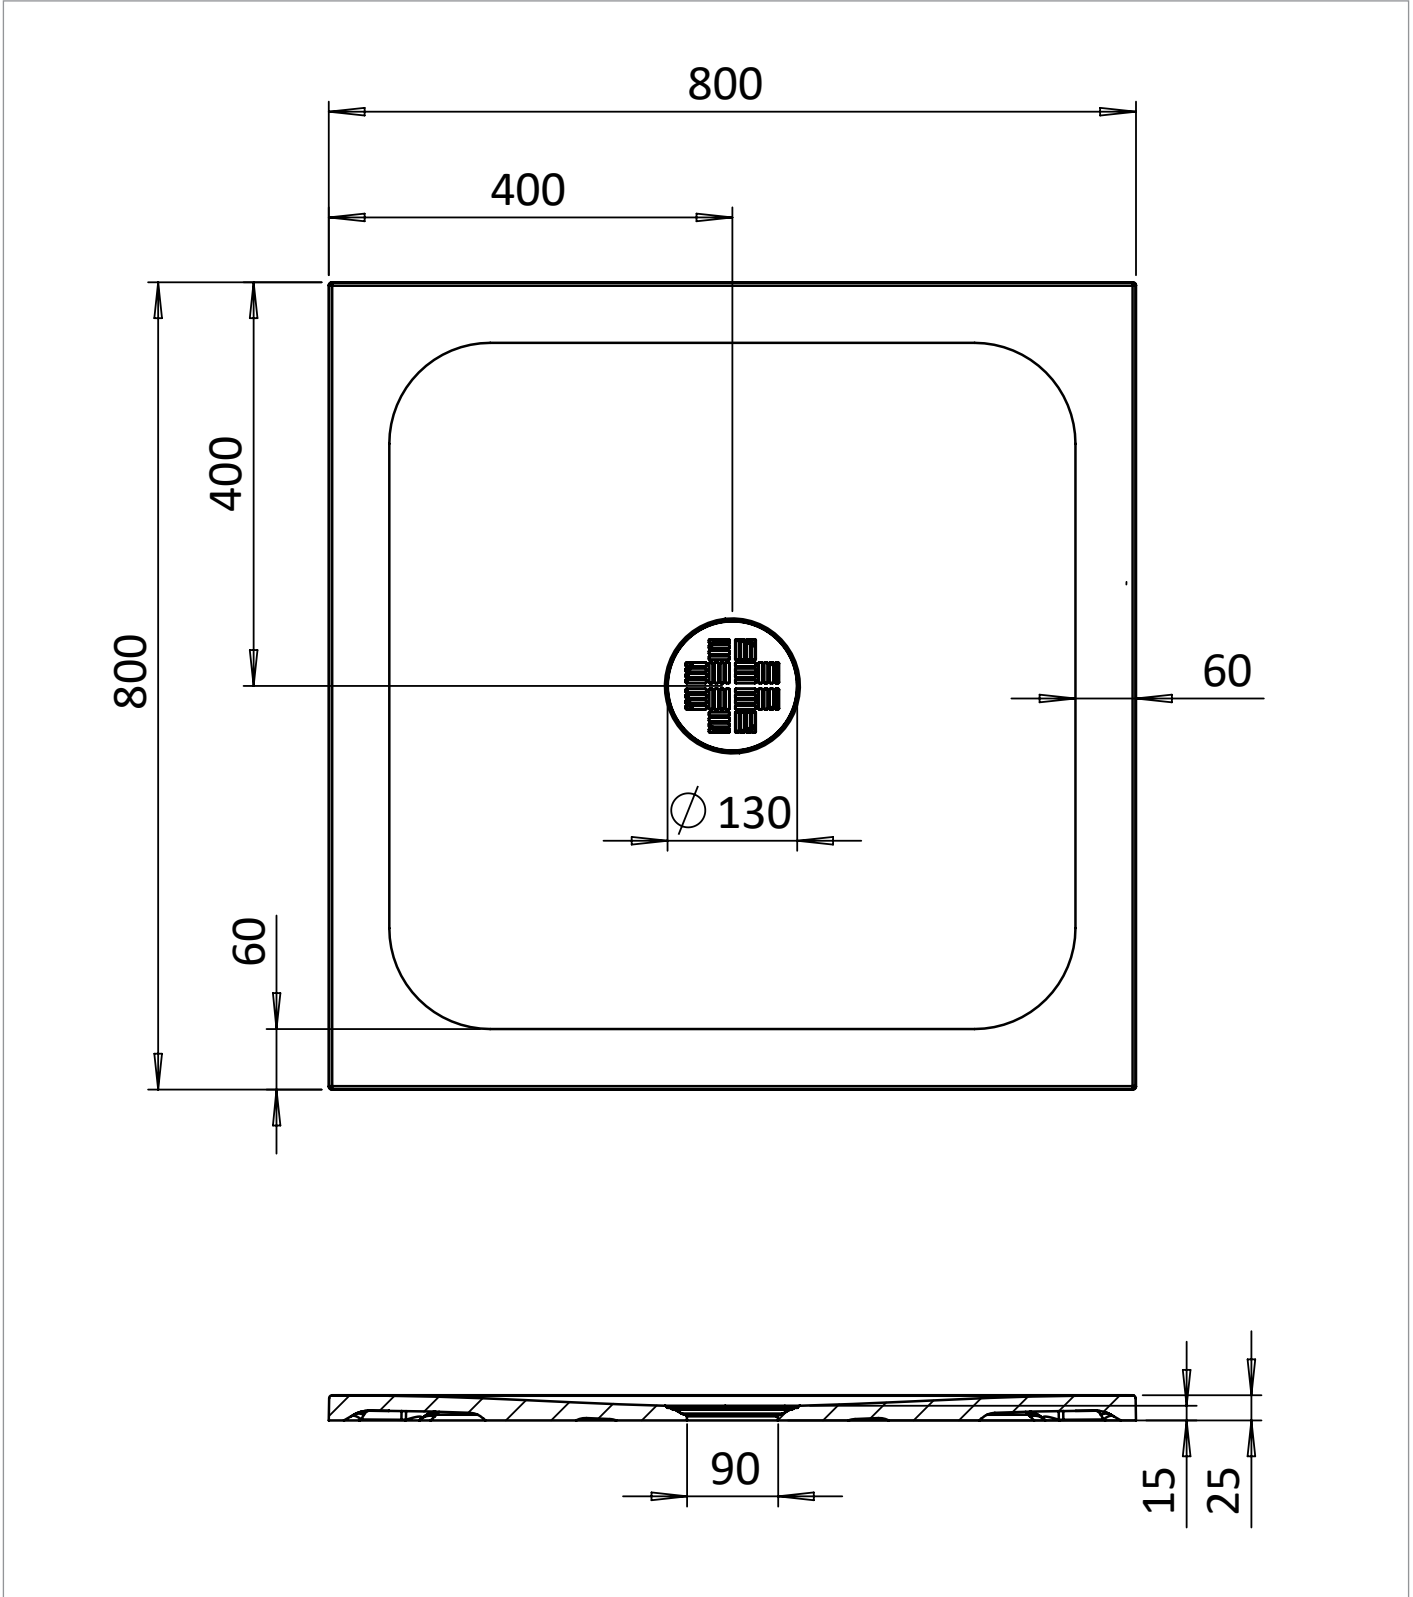

PRODUCT DATA SHEET

PRODUCT CODE

CRS800X800W

RANGE

Creo 25mm

DESCRIPTION

Creo Square Shower Tray 800x800
25mm White

WEBSITE LINK [Click Here](#)

CATEGORY	Showering
COLOUR	Gloss White
FINISH APPLICATION	Gelcoat/Nanocoat
PRIMARY MATERIAL	Dolomite
SECONDARY MATERIAL	Stone Resin
PRODUCT LENGTH MM	800
PRODUCT HEIGHT MM	25
PRODUCT WIDTH MM	800
PRODUCT BOXED WEIGHT (KG)	23.38
INSTALL TYPE	Floor Mounted
STANDARDS	EN 14527:2016+A1:2018

WASTE INCLUDED	No
WASTE WATER FLOW RATE LPM	30
OUTER EDGE DIMENSION - TRAYS (MM)	60
WASTE LOCATION	Center
ANTI-SLIP CLASS	Class A DIN 51097
WASTE SHAPE	Circular
DRYING AREA	No
RISER KIT INCLUDED	No
TRAY PLANE TOLERANCE MM	+2/-2 mm
TRAY WIDTH TOLERANCE MM	+5/0 mm
TRAY LENGTH TOLERANCE MM	+5/0 mm
TRAY HEIGHT TOLERANCE MM	+2/-2 mm
TRAY WASTE HOLE TOLERANCE MM	+1/-1 mm
WASTE HOLE DIAMETER MM	90

TECHNICAL DIMENSIONS

Dimensions in mm unless otherwise specified.

Tolerances (per material type) apply.

SPARES LIST

Only the parts labelled are available as spares.

NUMBER	PART CODE	DESCRIPTION
1	CREOWASTEW	Creo Shower Waste Cover White
	MINERALPOLISH	Cast Mineral Marble Polishing Compound
	MINERALREPAIRKITWG	Cast Mineral Marble Repair Kit White Gloss
	MINERALTOUCHKITWG	Cast Mineral Marble Touch Up Kit White Gloss