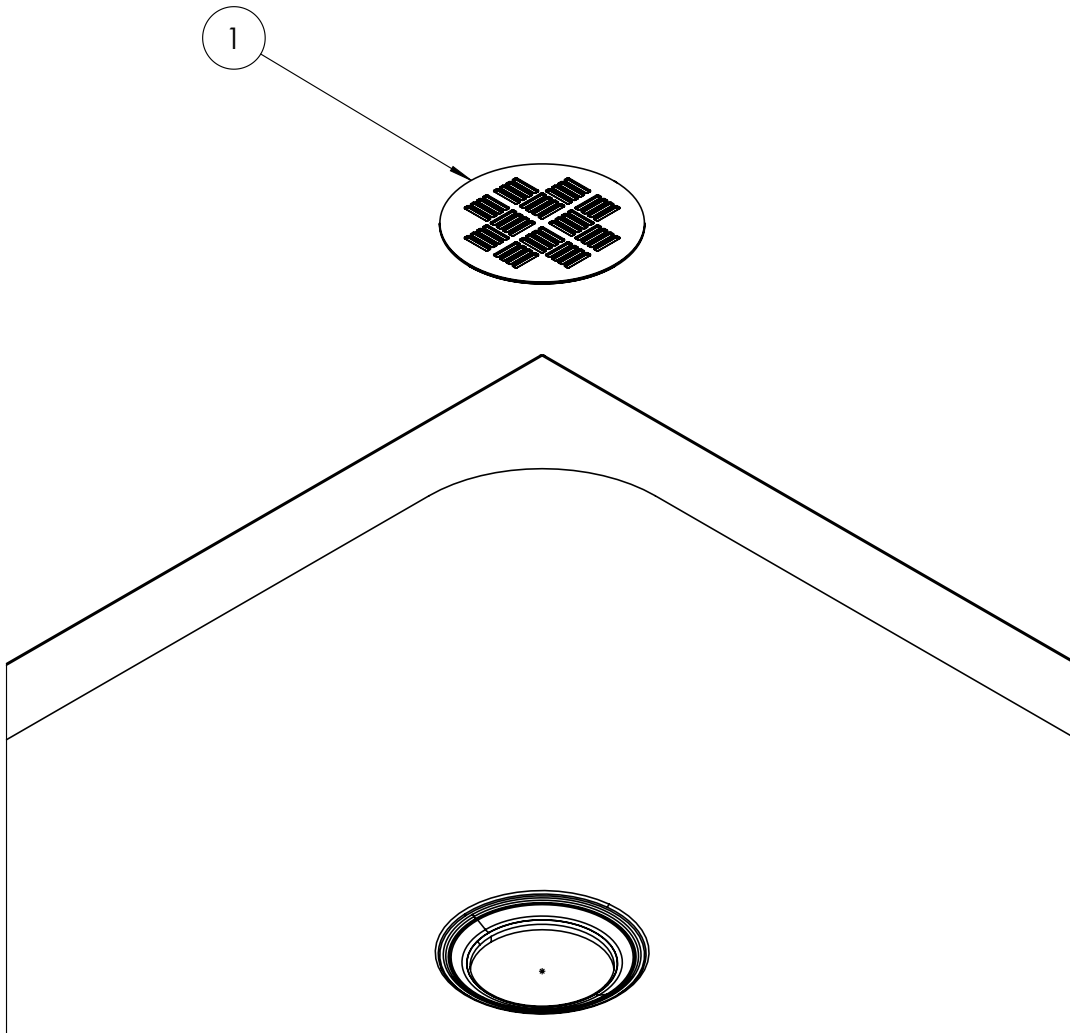

PRODUCT DATA SHEET

PRODUCT CODE

CRS800X800W

RANGE

Creo 25mm

DESCRIPTION

Creo Square Shower Tray 800x800
25mm White

WEBSITE LINK [Click Here](#)

CATEGORY	Showering
COLOUR	Gloss White
FINISH APPLICATION	Gelcoat/Nanocoat
PRIMARY MATERIAL	Dolomite
SECONDARY MATERIAL	Stone Resin
PRODUCT LENGTH MM	800
PRODUCT HEIGHT MM	25
PRODUCT WIDTH MM	800
PRODUCT BOXED WEIGHT (KG)	23.38
INSTALL TYPE	Floor Mounted
STANDARDS	EN 14527:2016+A1:2018

WASTE INCLUDED	No
WASTE WATER FLOW RATE LPM	30
OUTER EDGE DIMENSION - TRAYS (MM)	60
WASTE LOCATION	Center
ANTI-SLIP CLASS	Class A DIN 51097
WASTE SHAPE	Circular
DRYING AREA	No
RISER KIT INCLUDED	No
TRAY PLANE TOLERANCE MM	+2/-2 mm
TRAY WIDTH TOLERANCE MM	+5/0 mm
TRAY LENGTH TOLERANCE MM	+5/0 mm
TRAY HEIGHT TOLERANCE MM	+2/-2 mm
TRAY WASTE HOLE TOLERANCE MM	+1/-1 mm
WASTE HOLE DIAMETER MM	90

TECHNICAL DIMENSIONS

Dimensions in mm unless otherwise specified.

Tolerances (per material type) apply.

SPARES LIST

Only the parts labelled are available as spares.

NUMBER	PART CODE	DESCRIPTION
1	CREOWASTEW	Creo Shower Waste Cover White
	MINERALPOLISH	Cast Mineral Marble Polishing Compound
	MINERALREPAIRKITWG	Cast Mineral Marble Repair Kit White Gloss
	MINERALTOUCHKITWG	Cast Mineral Marble Touch Up Kit White Gloss