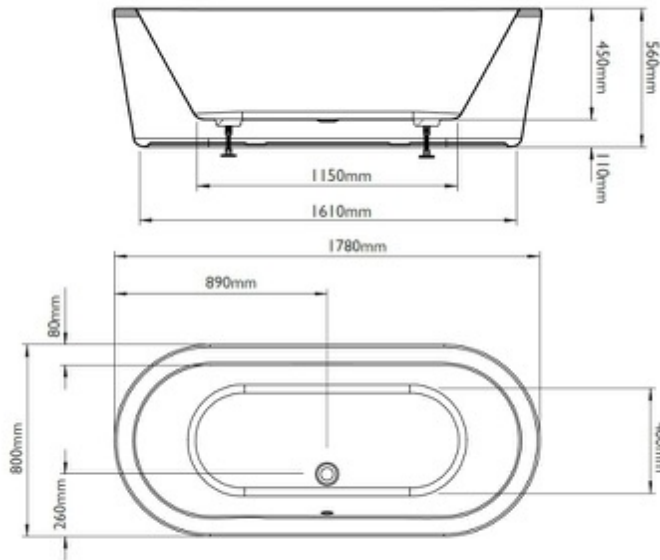

### PRODUCT DIMENSIONS

Length (mm)	Width (mm)	Depth (mm)	Nett Wgt Kg
1780	800	560	42

### PACKAGING DIMENSIONS

Length (mm)	Width (mm)	Depth (mm)	Gross Wgt Kg
xxxxx	xxxx	xxxx	xxxx

### OUTER BOX DIMENSIONS (If Applicable)

Length (mm)	Width (mm)	Height (mm)	Gross Wgt Kg
Barcode			

### PRODUCT DETAILS

Country of Origin	China	Certification	FSC	CE
Fitting Instruction	No	Material Colour Ref	European White	
Product Material	Acrymite Acrylic	Material Thickness	xxxxx	
Volume (Ltr)	230	Displaced Capacity	xxx	
Leg Set Inc'	Legset Included	Waste Inc'	Push Down Waste Included	
Drilled/Undrilled	Undrilled For Taps	Includes Grips	No Grips Supplied	
Embossed	No	No of Tapholes	None	
Anti-Slip	No			