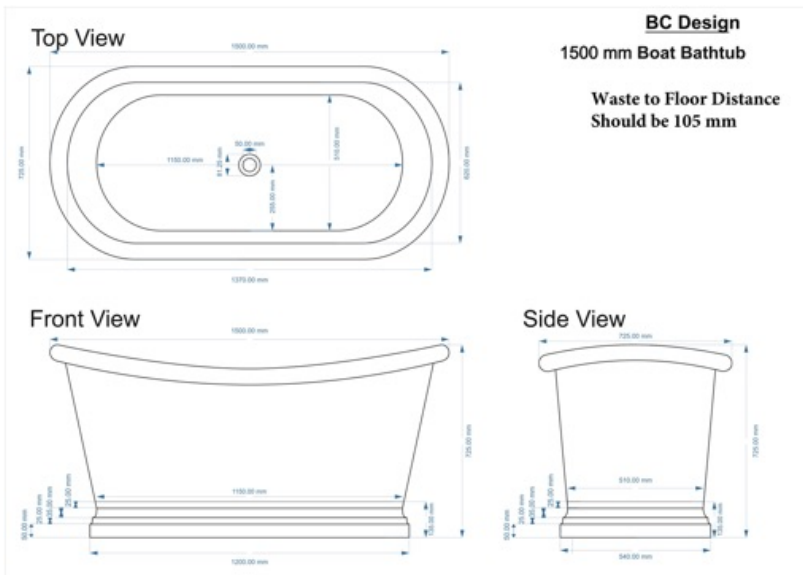

CUSTOMER SPECIFICATION SHEET - BATHS

SALES CODE: **BAC047**

DESCRIPTION 1500 COPPER BOAT BATH- ANTIQUE COPPER

PRODUCT DIMENSIONS

Length (mm)	Width (mm)	Depth (mm)	Nett Wgt Kg
1500	725	700	44

PACKAGING DIMENSIONS

Length (mm)	Width (mm)	Depth (mm)	Gross Wgt Kg
1630	820	820	50.5

PACKAGING DATA

Box Colour	Brown		
Box Qty	1	Label Colour	White
Label Size	100 x 50	Label Qty	1

OUTER BOX DIMENSIONS (If Applicable)

Length (mm)	Width (mm)	Height (mm)	Gross Wgt Kg
Barcode			

PRODUCT DETAILS

Country of Origin	India	Certification	FSC	CE
Fitting Instruction	No	Material Colour Ref	Copper	
Product Material	Antique Copper (lacquered)			
Volume (Ltr)	190			
Leg Set Inc'	Legset Not Included	Waste Inc'	Waste Not Included	
Drilled/Undrilled	Undrilled For Taps	Includes Grips	No Grips Supplied	
Embossed	No	No of Tapholes	None	
Anti-Slip	No			