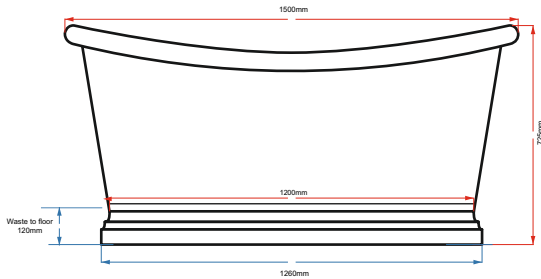

CUSTOMER SPECIFICATION SHEET - BATHS

SALES CODE: BAC045

DESCRIPTION 1500 COPPER BOAT BATH- COPPER COPPER

PRODUCT DIMENSIONS

Length (mm)	Width (mm)	Depth (mm)	Nett Wgt Kg
1500	725	700	44

PACKAGING DIMENSIONS

Length (mm)	Width (mm)	Depth (mm)	Gross Wgt Kg
1630	820	820	50.5

PACKAGING DATA

Box Colour	Brown		
Box Qty	1	Label Colour	White
Label Size	100 x 50	Label Qty	1

OUTER BOX DIMENSIONS (If Applicable)

Length (mm)	Width (mm)	Height (mm)	Gross Wgt Kg
Barcode			

PRODUCT DETAILS

Country of Origin	India	Certification	FSC	CE
Fitting Instruction	No	Material Colour Ref	Copper	
Product Material	Copper			
Volume (Ltr)	190			
Leg Set Inc'	Legset Not Included	Waste Inc'	Waste Not Included	
Drilled/Undrilled	Undrilled For Taps	Includes Grips	No Grips Supplied	
Embossed	No	No of Tapholes	None	
Anti-Slip	No			