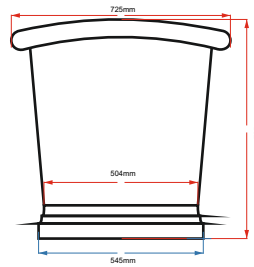

CUSTOMER SPECIFICATION SHEET - BATHS

SALES CODE: BAC045

DESCRIPTION 1500 COPPER BOAT BATH- COPPER COPPER

PRODUCT DIMENSIONS

Length (mm)	Width (mm)	Depth (mm)	Nett Wgt Kg
1500	725	700	44

PACKAGING DIMENSIONS

Length (mm)	Width (mm)	Depth (mm)	Gross Wgt Kg
1630	820	820	50.5

PACKAGING DATA

Box Colour	Brown		
Box Qty	1	Label Colour	White
Label Size	100 x 50	Label Qty	1

OUTER BOX DIMENSIONS (If Applicable)

Length (mm)	Width (mm)	Height (mm)	Gross Wgt Kg
Barcode			

PRODUCT DETAILS

Country of Origin	India	Certification	FSC	CE
Fitting Instruction	No	Material Colour Ref	Copper	
Product Material	Copper			
Volume (Ltr)	190			
Leg Set Inc'	Legset Not Included	Waste Inc'	Waste Not Included	
Drilled/Undrilled	Undrilled For Taps	Includes Grips	No Grips Supplied	
Embossed	No	No of Tapholes	None	
Anti-Slip	No			