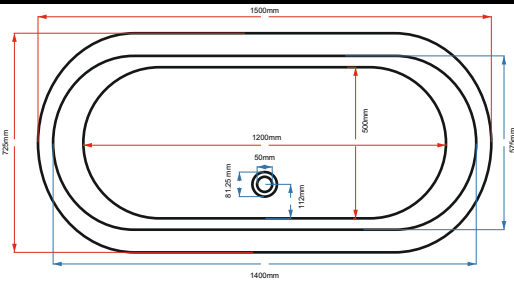

CUSTOMER SPECIFICATION SHEET - BATHS

SALES CODE: BAC045

DESCRIPTION 1500 COPPER BOAT BATH- COPPER COPPER

PRODUCT DIMENSIONS

Length (mm)	Width (mm)	Depth (mm)	Nett Wgt Kg
1500	725	700	44

PACKAGING DIMENSIONS

Length (mm)	Width (mm)	Depth (mm)	Gross Wgt Kg
1630	820	820	50.5

PACKAGING DATA

Box Colour	Brown		
Box Qty	1	Label Colour	White
Label Size	100 x 50	Label Qty	1

OUTER BOX DIMENSIONS (If Applicable)

Length (mm)	Width (mm)	Height (mm)	Gross Wgt Kg
Barcode			

PRODUCT DETAILS

Country of Origin	India	Certification	FSC	CE
Fitting Instruction	No	Material Colour Ref	Copper	
Product Material	Copper			
Volume (Ltr)	190			
Leg Set Inc'	Legset Not Included	Waste Inc'	Waste Not Included	
Drilled/Undrilled	Undrilled For Taps	Includes Grips	No Grips Supplied	
Embossed	No	No of Tapholes	None	
Anti-Slip	No			