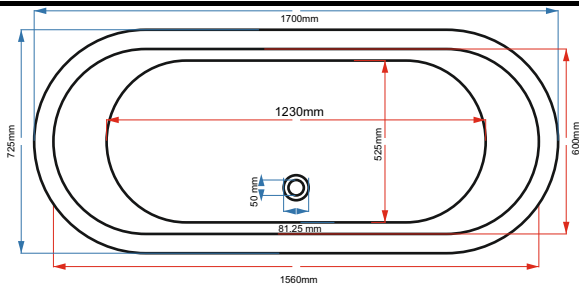

CUSTOMER SPECIFICATION SHEET - BATHS

SALES CODE: BAC040

DESCRIPTION 1700 COPPER BOAT BATH - COPPER/COPPER

PRODUCT DIMENSIONS

Length (mm)	Width (mm)	Depth (mm)	Nett Wgt Kg
1700	725	700	50

PACKAGING DIMENSIONS

Length (mm)	Width (mm)	Depth (mm)	Gross Wgt Kg
1830	840	820	50.5

PACKAGING DATA

Box Colour	Brown Cardboard		
Box Qty	1	Label Colour	White
Label Size	100 x 50	Label Qty	1

OUTER BOX DIMENSIONS (If Applicable)

Length (mm)	Width (mm)	Height (mm)	Gross Wgt Kg
1830	840	820	58.3
Barcode			

PRODUCT DETAILS

Country of Origin	India	Certification	FSC	CE
Fitting Instruction	No	Material Colour Ref	Copper	
Product Material	Copper			
Volume (Ltr)	190			
Leg Set Inc'	Legset Not Included	Waste Inc'	Waste Not Included	
Drilled/Undrilled	Undrilled For Taps	Includes Grips	No Grips Supplied	
Embossed	No	No of Tapholes	None	
Anti-Slip	No			