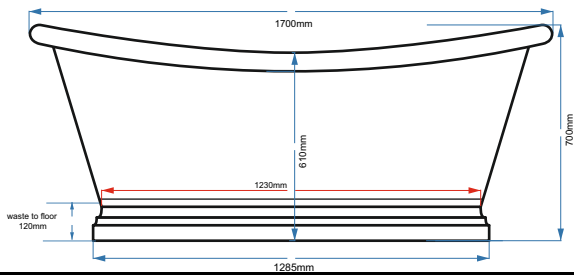

CUSTOMER SPECIFICATION SHEET - BATHS

SALES CODE: BAC040

DESCRIPTION 1700 COPPER BOAT BATH - COPPER/COPPER

PRODUCT DIMENSIONS

Length (mm)	Width (mm)	Depth (mm)	Nett Wgt Kg
1700	725	700	50

PACKAGING DIMENSIONS

Length (mm)	Width (mm)	Depth (mm)	Gross Wgt Kg
1830	840	820	50.5

PACKAGING DATA

Box Colour	Brown Cardboard		
Box Qty	1	Label Colour	White
Label Size	100 x 50	Label Qty	1

OUTER BOX DIMENSIONS (If Applicable)

Length (mm)	Width (mm)	Height (mm)	Gross Wgt Kg
1830	840	820	58.3
Barcode			

PRODUCT DETAILS

Country of Origin	India	Certification	FSC	CE
Fitting Instruction	No	Material Colour Ref	Copper	
Product Material	Copper			
Volume (Ltr)	190			
Leg Set Inc'	Legset Not Included	Waste Inc'	Waste Not Included	
Drilled/Undrilled	Undrilled For Taps	Includes Grips	No Grips Supplied	
Embossed	No	No of Tapholes	None	
Anti-Slip	No			