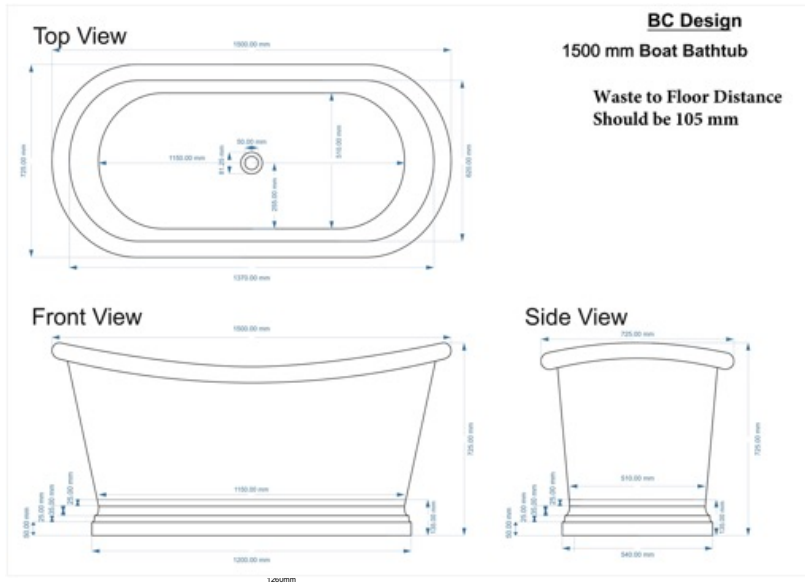

## CUSTOMER SPECIFICATION SHEET - BATHS

SALES CODE: BAC036

DESCRIPTION: 1500 BRASS BOAT BATH

PRODUCT DIMENSIONS			
Length (mm)	Width (mm)	Depth (mm)	Nett Wgt Kg
1500	700	700	44

PACKAGING DIMENSIONS			
Length (mm)	Width (mm)	Depth (mm)	Gross Wgt Kg
1630	820	820	50.5

PACKAGING DATA			
Box Colour	Brown		
Box Qty	1	Label Colour	White
Label Size	100 x 50	Label Qty	1

OUTER BOX DIMENSIONS (If Applicable)			
Length (mm)	Width (mm)	Height (mm)	Gross Wgt Kg
Barcode			

PRODUCT DETAILS				
Country of Origin	India	Certification	FSC	CE
Fitting Instruction	No	Material Colour Ref	Copper	
Product Material	Brass (unlacquered)			
Volume (Ltr)	190			
Leg Set Inc'	Legset Not Included	Waste Inc'	Waste Not Included	
Drilled/Undrilled	Undrilled For Taps	Includes Grips	No Grips Supplied	
Embossed	No	No of Tapholes	None	
Anti-Slip	No			