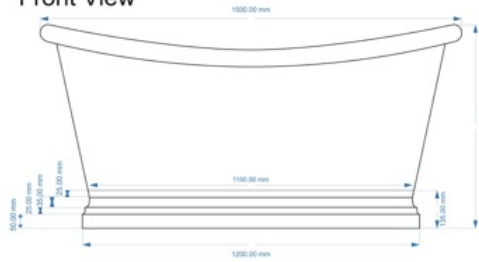

## CUSTOMER SPECIFICATION SHEET - BATHS

SALES CODE: BAC035

DESCRIPTION 1500 COPPER BOAT BATH- TIN

Top View

Front View

Side View

### PRODUCT DIMENSIONS

Length (mm)	Width (mm)	Depth (mm)	Nett Wgt Kg
1500	725	725	44

### PACKAGING DIMENSIONS

Length (mm)	Width (mm)	Depth (mm)	Gross Wgt Kg
1630	820	820	50.5

### OUTER BOX DIMENSIONS (If Applicable)

Length (mm)	Width (mm)	Height (mm)	Gross Wgt Kg
Barcode			