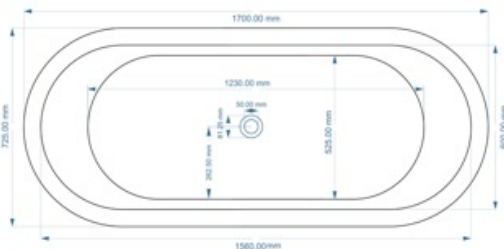

## CUSTOMER SPECIFICATION SHEET - BATHS

SALES CODE: BAC032

DESCRIPTION: 1700 BRASS BOAT BATH

Top View

BC Design

1700 mm Boat Bathtub Drawing

Waste to Floor Distance  
Should be 105 mm

Front View

### PRODUCT DIMENSIONS

Length (mm)	Width (mm)	Depth (mm)	Nett Wgt Kg
1700	725	700	50

### PACKAGING DIMENSIONS

Length (mm)	Width (mm)	Depth (mm)	Gross Wgt Kg
1830	840	820	50.5

### OUTER BOX DIMENSIONS (If Applicable)

Length (mm)	Width (mm)	Height (mm)	Gross Wgt Kg
1830	840	820	58.3
Barcode			