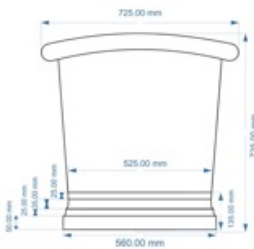

## CUSTOMER SPECIFICATION SHEET - BATHS

SALES CODE: BAC032

DESCRIPTION: 1700 BRASS BOAT BATH

Top View

BC Design

1700 mm Boat Bathtub Drawing

Waste to Floor Distance  
Should be 105 mm

Front View

### PRODUCT DIMENSIONS

Length (mm)	Width (mm)	Depth (mm)	Nett Wgt Kg
1700	725	700	50

### PACKAGING DIMENSIONS

Length (mm)	Width (mm)	Depth (mm)	Gross Wgt Kg
1830	840	820	50.5

### OUTER BOX DIMENSIONS (If Applicable)

Length (mm)	Width (mm)	Height (mm)	Gross Wgt Kg
1830	840	820	58.3
Barcode			