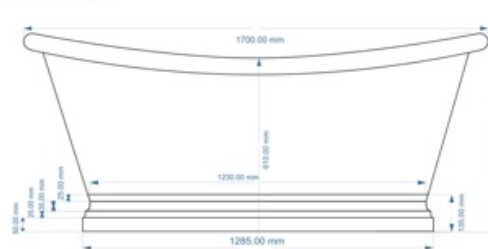

## CUSTOMER SPECIFICATION SHEET - BATHS

SALES CODE: BAC032

DESCRIPTION: 1700 BRASS BOAT BATH

Top View

BC Design

1700 mm Boat Bathtub Drawing

Waste to Floor Distance  
Should be 105 mm

Front View

Side View

### PRODUCT DIMENSIONS

Length (mm)	Width (mm)	Depth (mm)	Nett Wgt Kg
1700	725	700	50

### PACKAGING DIMENSIONS

Length (mm)	Width (mm)	Depth (mm)	Gross Wgt Kg
1830	840	820	50.5