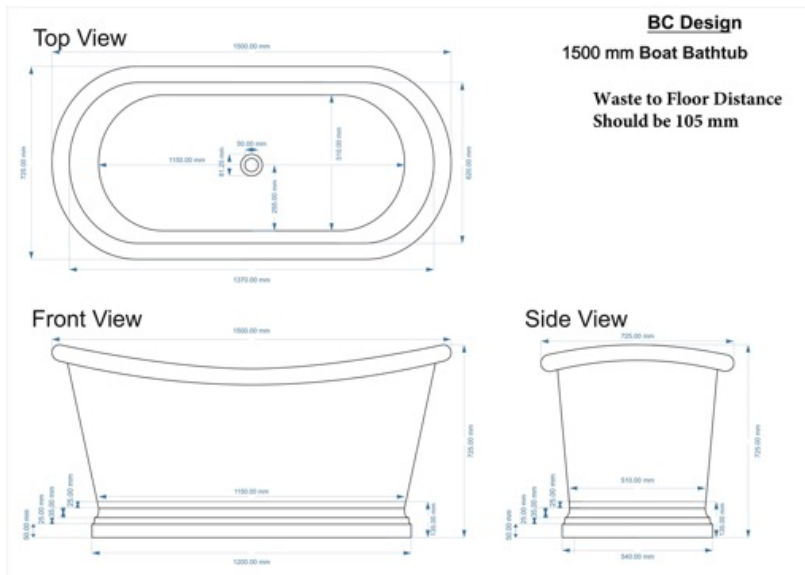

CUSTOMER SPECIFICATION SHEET - BATHS

SALES CODE: BAC026

DESCRIPTION: COPPER BOAT BATH - ANTIQUE COPPER/PATINATA BLUE

PRODUCT DIMENSIONS

Length (mm)	Width (mm)	Depth (mm)	Nett Wgt Kg
1500	700	700	44

PACKAGING DIMENSIONS

Length (mm)	Width (mm)	Depth (mm)	Gross Wgt Kg
1630	820	820	50.5

PACKAGING DATA

Box Colour	Brown		
Box Qty	1	Label Colour	White
Label Size	100 x 50	Label Qty	1

OUTER BOX DIMENSIONS (If Applicable)

Length (mm)	Width (mm)	Height (mm)	Gross Wgt Kg
Barcode			

PRODUCT DETAILS

Country of Origin	India	Certification	FSC	CE
Fitting Instruction	No	Material Colour Ref	Antique Copper/Patinata	
Product Material	Antique Copper (lacquered)/Patinata			
Volume (Ltr)	190			
Leg Set Inc'	Legset Not Included	Waste Inc'	Waste Not Included	
Drilled/Undrilled	Undrilled For Taps	Includes Grips	No Grips Supplied	
Embossed	No	No of Tapholes	None	
Anti-Slip	No			