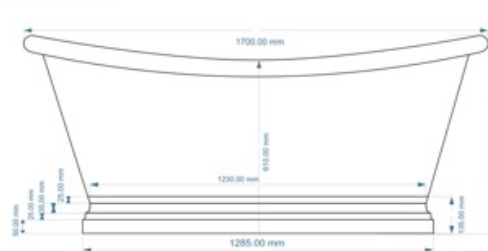

CUSTOMER SPECIFICATION SHEET - BATHS

SALES CODE: BAC024

DESCRIPTION: 1700 ANTIQUE COPPER/PATINATA BLUE BOAT BATH

Top View

BC Design

1700 mm Boat Bathtub Drawing

Waste to Floor Distance
Should be 105 mm

Front View

Side View

PRODUCT DIMENSIONS

Length (mm)	Width (mm)	Depth (mm)	Nett Wgt Kg
1700	725	700	50

PACKAGING DIMENSIONS

Length (mm)	Width (mm)	Depth (mm)	Gross Wgt Kg
1830	840	820	50.5

PACKAGING DATA

Box Colour	Brown Cardboard		
Box Qty	1	Label Colour	White
Label Size	100 x 50	Label Qty	1

OUTER BOX DIMENSIONS (If Applicable)

Length (mm)	Width (mm)	Height (mm)	Gross Wgt Kg
1830	840	820	58.3
Barcode			

PRODUCT DETAILS

Country of Origin	India	Certification	FSC	CE
Fitting Instruction	No	Material Colour Ref	Antique Copper/Patinata	
Product Material	Antique Copper (lacquered)			
Volume (Ltr)	190			
Leg Set Inc'	Legset Not Included	Waste Inc'	Waste Not Included	
Drilled/Undrilled	Undrilled For Taps	Includes Grips	No Grips Supplied	
Embossed	No	No of Tapholes	None	
Anti-Slip	No			