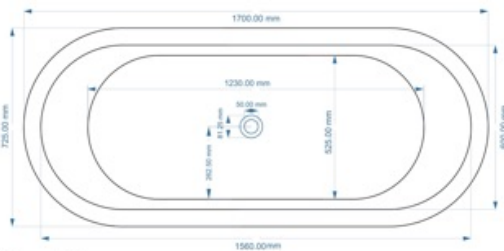

CUSTOMER SPECIFICATION SHEET - BATHS

SALES CODE: BAC024

DESCRIPTION: 1700 ANTIQUE COPPER/PATINATA BLUE BOAT BATH

Top View

BC Design

1700 mm Boat Bathtub Drawing

Waste to Floor Distance
Should be 105 mm

Front View

Side View

PRODUCT DIMENSIONS

Length (mm)	Width (mm)	Depth (mm)	Nett Wgt Kg
1700	725	700	50

PACKAGING DIMENSIONS

Length (mm)	Width (mm)	Depth (mm)	Gross Wgt Kg
1830	840	820	50.5

PACKAGING DATA

Box Colour	Brown Cardboard		
Box Qty	1	Label Colour	White
Label Size	100 x 50	Label Qty	1

OUTER BOX DIMENSIONS (If Applicable)

Length (mm)	Width (mm)	Height (mm)	Gross Wgt Kg
1830	840	820	58.3
Barcode			

PRODUCT DETAILS

Country of Origin	India	Certification	FSC	CE
Fitting Instruction	No	Material Colour Ref	Antique Copper/Patinata	
Product Material	Antique Copper (lacquered)			
Volume (Ltr)	190			
Leg Set Inc'	Legset Not Included	Waste Inc'	Waste Not Included	
Drilled/Undrilled	Undrilled For Taps	Includes Grips	No Grips Supplied	
Embossed	No	No of Tapholes	None	
Anti-Slip	No			