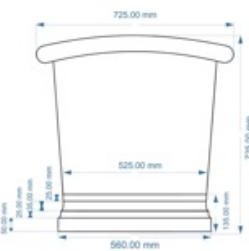

CUSTOMER SPECIFICATION SHEET - BATHS

SALES CODE: BAC024

DESCRIPTION: 1700 ANTIQUE COPPER/PATINATA BLUE BOAT BATH

Top View

BC Design

1700 mm Boat Bathtub Drawing

Waste to Floor Distance
Should be 105 mm

Front View

Side View

PRODUCT DIMENSIONS

Length (mm)	Width (mm)	Depth (mm)	Nett Wgt Kg
1700	725	700	50

PACKAGING DIMENSIONS

Length (mm)	Width (mm)	Depth (mm)	Gross Wgt Kg
1830	840	820	50.5

PACKAGING DATA

Box Colour	Brown Cardboard		
Box Qty	1	Label Colour	White
Label Size	100 x 50	Label Qty	1

OUTER BOX DIMENSIONS (If Applicable)

Length (mm)	Width (mm)	Height (mm)	Gross Wgt Kg
1830	840	820	58.3
Barcode			

PRODUCT DETAILS

Country of Origin	India	Certification	FSC	CE
Fitting Instruction	No	Material Colour Ref	Antique Copper/Patinata	
Product Material	Antique Copper (lacquered)			
Volume (Ltr)	190			
Leg Set Inc'	Legset Not Included	Waste Inc'	Waste Not Included	
Drilled/Undrilled	Undrilled For Taps	Includes Grips	No Grips Supplied	
Embossed	No	No of Tapholes	None	
Anti-Slip	No			