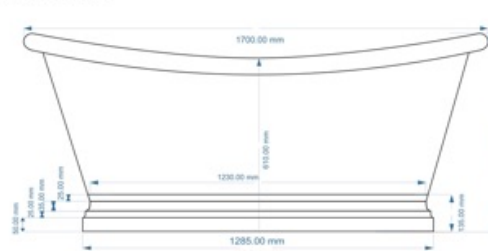

## CUSTOMER SPECIFICATION SHEET - BATHS

SALES CODE: BAC022

DESCRIPTION: 1700 ANTIQUE COPPER/VERDIGRIS GREEN BOAT BATH

Top View

BC Design

1700 mm Boat Bathtub Drawing

Waste to Floor Distance  
Should be 105 mm

Front View

Side View

### PRODUCT DIMENSIONS

Length (mm)	Width (mm)	Depth (mm)	Nett Wgt Kg
1700	725	700	50

### PACKAGING DIMENSIONS

Length (mm)	Width (mm)	Depth (mm)	Gross Wgt Kg
1830	840	820	50.5