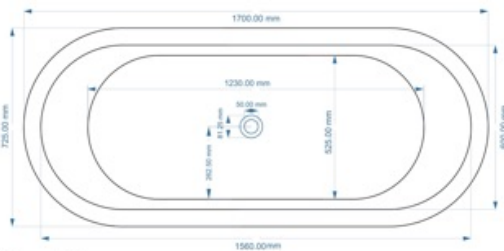

## CUSTOMER SPECIFICATION SHEET - BATHS

SALES CODE: BAC022

DESCRIPTION: 1700 ANTIQUE COPPER/VERDIGRIS GREEN BOAT BATH

Top View

BC Design

1700 mm Boat Bathtub Drawing

Waste to Floor Distance  
Should be 105 mm

Front View

Side View

### PRODUCT DIMENSIONS

Length (mm)	Width (mm)	Depth (mm)	Nett Wgt Kg
1700	725	700	50

### OUTER BOX DIMENSIONS (If Applicable)

Length (mm)	Width (mm)	Height (mm)	Gross Wgt Kg
1830	840	820	58.3
Barcode			