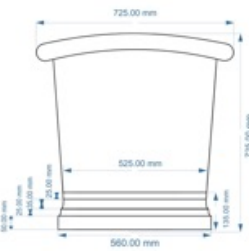

Front View

Side View

### PRODUCT DIMENSIONS

Length (mm)	Width (mm)	Depth (mm)	Nett Wgt Kg
1700	725	700	50

### PACKAGING DIMENSIONS

Length (mm)	Width (mm)	Depth (mm)	Gross Wgt Kg
1830	840	820	50.5

### OUTER BOX DIMENSIONS (If Applicable)

Length (mm)	Width (mm)	Height (mm)	Gross Wgt Kg
1830	840	820	58.3
Barcode			