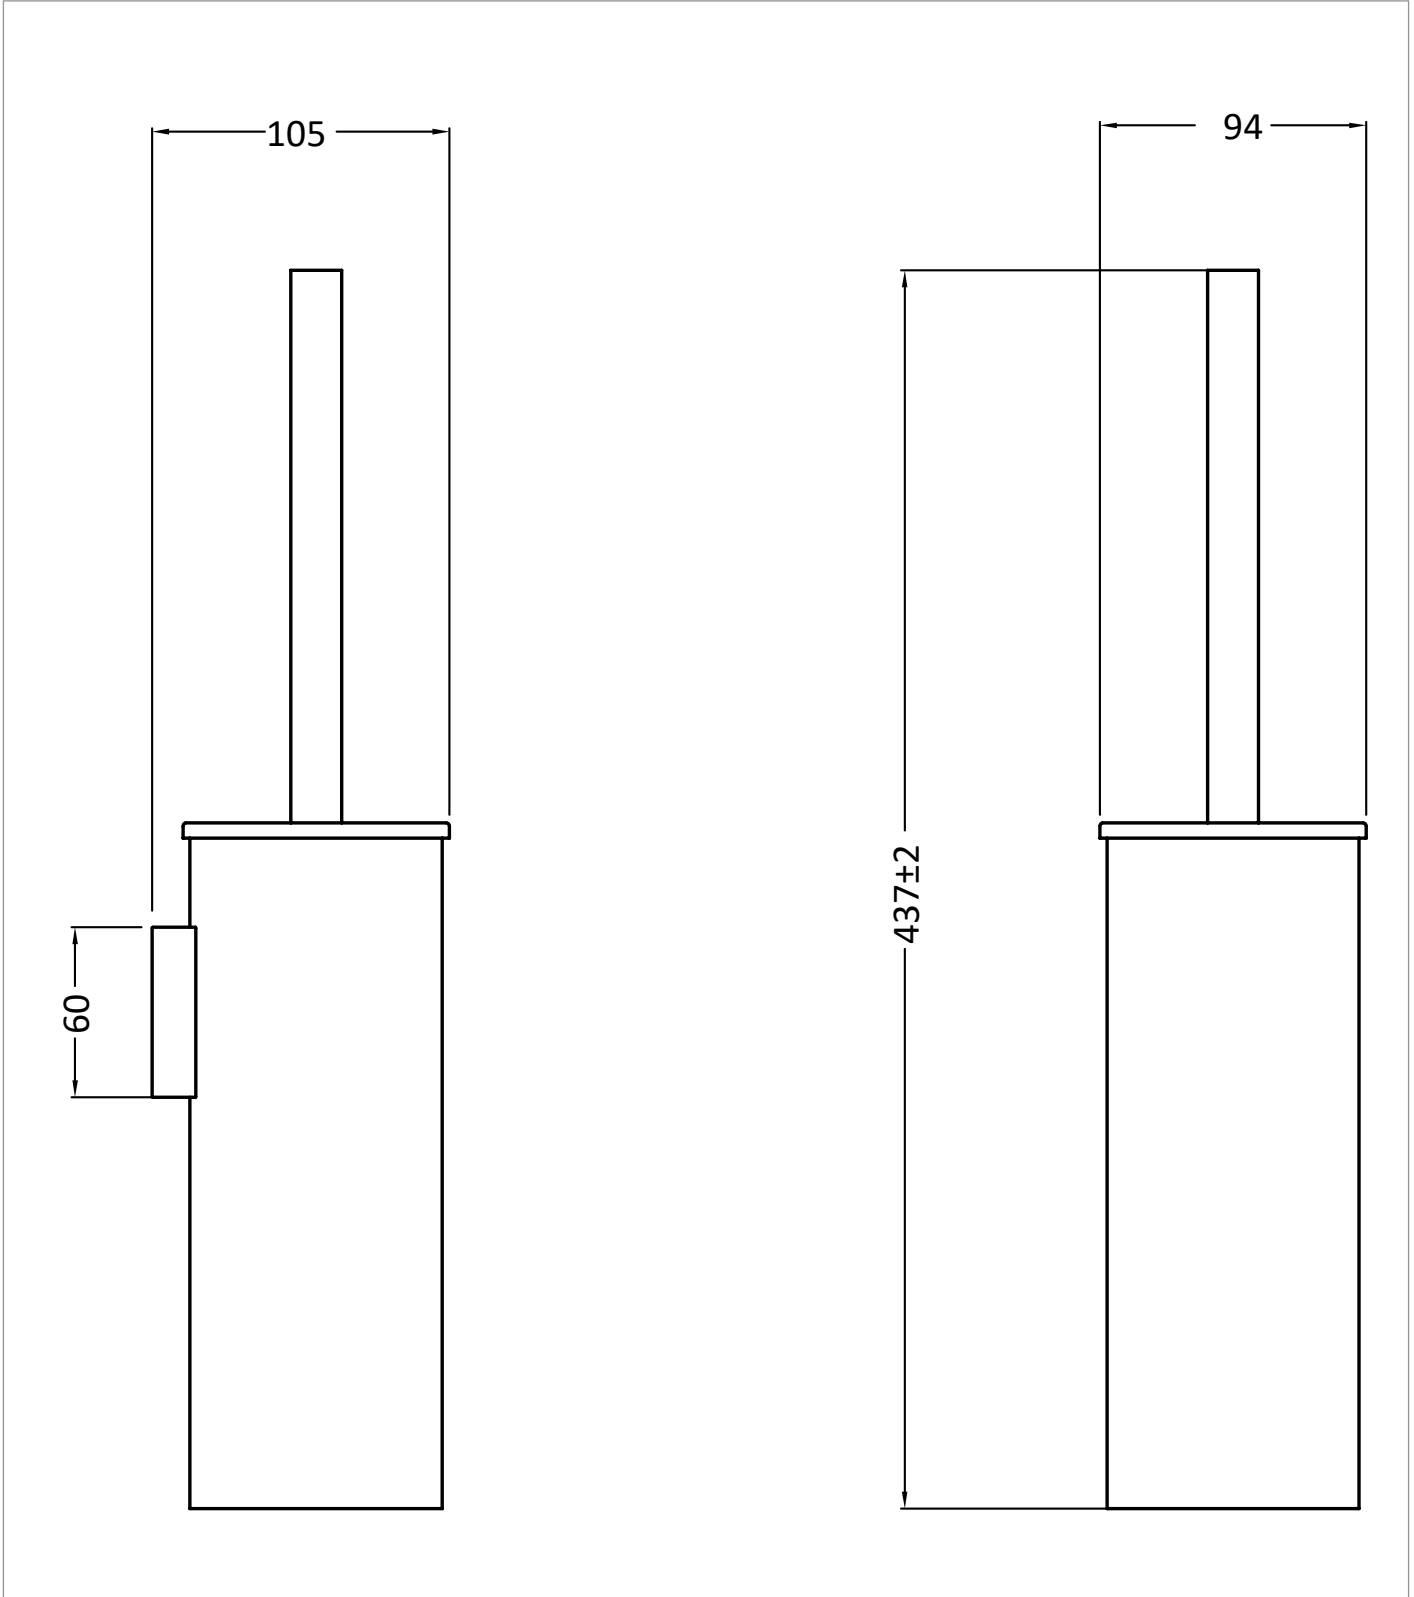

PRODUCT DATA SHEET

PRODUCT CODE

PRO025C+

RANGE

MPRO

DESCRIPTION

MPRO Wall Mounted Toilet Brush Set
Chrome

WEBSITE LINK [Click Here](#)

CATEGORY	Accessories
WARRANTY DETAILS	15 Years
COLOUR	Chrome
FINISH APPLICATION	Electroplated
PRIMARY MATERIAL	Brass
INSTALL TYPE	Wall Mounted
PRODUCT WIDTH MM	93
PRODUCT HEIGHT MM	411
PRODUCT DEPTH MM	105
PRODUCT NET WEIGHT KG	1.02

TECHNICAL DIMENSIONS

Dimensions in mm unless otherwise specified.

Tolerances (per material type) apply.

SPARES LIST

Only the parts labelled are available as spares.

NO SPARES AVAILABLE